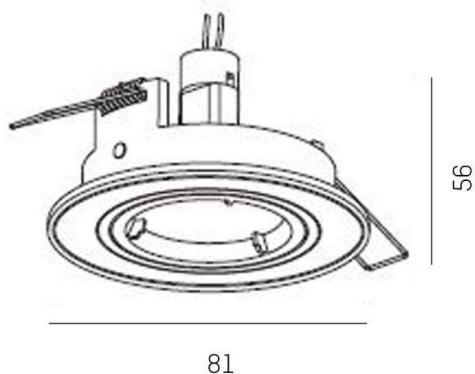

SERIE 223 HV

8-2235hv

SERIE 223 HV RECESSED SPOTLIGHT made of aluminium, black, similar to RAL 9005, light output direct, dimmability: not dimmable, IP20

DRAWING

TECHNICAL DETAILS

Bulb type	QPAR 16 9W
No.of bulb holders	1x
Socket	GU10
Dimming	not dimmable
Light output	direct
Voltage [V]	220-240V 50/60Hz
Material	aluminium
Height [mm]	105
Diameter [mm]	81
Ceiling cutout [mm]	68
Recess depth [mm]	125
IP protection class	IP20
Voltage class	protection cl. I
Net weight [kg]	0,08
Colour lamp	black
RAL	9005
EAN-Number	9010506028348

LIGHT DISTRIBUTION CURVE

The values are rated values. Power and luminous flux are initially subject to a tolerance of +/- 10%. Colour temperature tolerance: +/- 150 K. The values apply to an ambient temperature of 25°C unless otherwise specified.