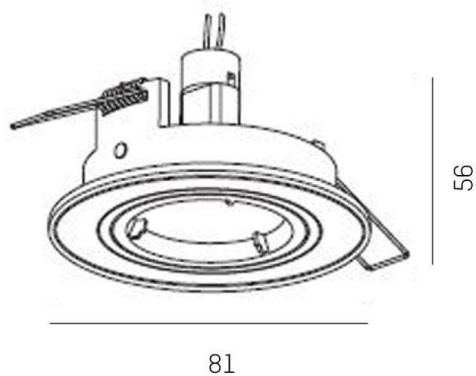

SERIE 223 HV

8-2237hv

SERIE 223 HV RECESSED SPOTLIGHT made of aluminium, white matt, similar to RAL 9003, light output direct, dimmability: not dimmable, IP20

DRAWING

TECHNICAL DETAILS

Bulb type	QPAR 16 9W
No. of bulb holders	1x
Socket	GU10
Dimming	not dimmable
Light output	direct
Voltage [V]	220-240V 50/60Hz
Material	aluminium
Height [mm]	105
Diameter [mm]	81
Ceiling cutout [mm]	68
Recess depth [mm]	125
IP protection class	IP20
Voltage class	protection cl. I
Net weight [kg]	0,08
Colour lamp	white matt
RAL	9003
EAN-Number	9008905938443

LIGHT DISTRIBUTION CURVE

The values are rated values. Power and luminous flux are initially subject to a tolerance of +/- 10%. Colour temperature tolerance: +/- 150 K. The values apply to an ambient temperature of 25°C unless otherwise specified.