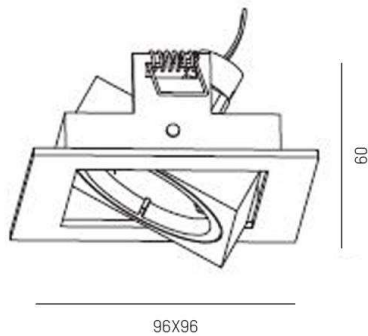

SERIE 2374 HV**8-23744hv**

SERIE 2374 HV RECESSED SPOTLIGHT made of aluminium, chrome, light output direct, tilting 45°, dimmability: not dimmable, IP20

**DRAWING****TECHNICAL DETAILS**

Bulb type	QPAR 16 9W
No. of bulb holders	1x
Socket	GU10
Dimming	not dimmable
Light output	direct
Voltage [V]	220-240V 50/60Hz
Material	aluminium
Length [mm]	96
Width [mm]	96
Height [mm]	110
Ceiling cutout [mm]	80x80
Recess depth [mm]	130
IP protection class	IP20
Voltage class	protection cl. I
Net weight [kg]	0,30
Colour lamp	chrome
EAN-Number	9010506372342

LIGHT DISTRIBUTION CURVE

The values are rated values. Power and luminous flux are initially subject to a tolerance of +/- 10%. Colour temperature tolerance: +/- 150 K. The values apply to an ambient temperature of 25°C unless otherwise specified.