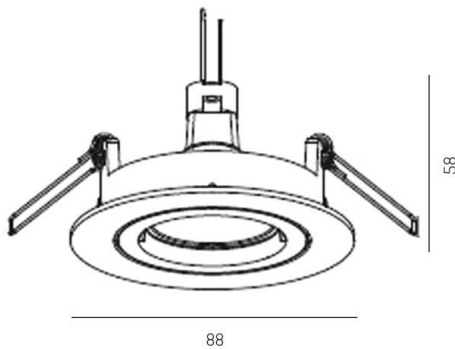

SERIE 332 HV

8-3321hv

SERIE 332 HV RECESSED SPOTLIGHT made of brass, polished brass, light output direct, tilting 25°, dimmability: not dimmable, IP20

DRAWING

TECHNICAL DETAILS

Bulb type	QPAR 16 9W
No.of bulb holders	1x
Socket	GU10
Dimming	not dimmable
Light output	direct
Voltage [V]	220-240V 50/60Hz
Material	brass
Height [mm]	58
Diameter [mm]	89
Ceiling cutout [mm]	70
Recess depth [mm]	125
IP protection class	IP20
Voltage class	protection cl. I
Net weight [kg]	0,14
Colour lamp	polished brass
EAN-Number	9010506324921

LIGHT DISTRIBUTION CURVE

energy label

The values are rated values. Power and luminous flux are initially subject to a tolerance of +/- 10%. Colour temperature tolerance: +/- 150 K. The values apply to an ambient temperature of 25°C unless otherwise specified.