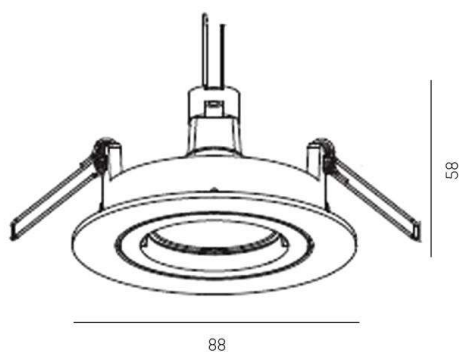

## SERIE 332 HV

8-3321hv

SERIE 332 HV RECESSED SPOTLIGHT made of brass, polished brass, light output direct, tilting 25°, dimmable not dimmable, IP20

## DRAWING

## TECHNICAL DETAILS

Bulb type	QPAR 16 50W
No. of bulb holders	1x
Socket	GU10
Dimming	not dimmable
Light output	direct
Voltage [V]	220-240V 50/60Hz
Material	brass
Height [mm]	100
Diameter [mm]	88
Ceiling cutout [mm]	68
Recess depth [mm]	120
IP protection class	IP20
Voltage class	protection cl. I
Net weight [kg]	0,17
Color lamp	polished brass
EAN-Number	9010506324921