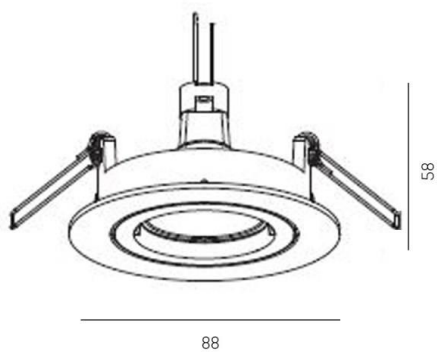

SERIE 332 HV

8-33246hv

SERIE 332 HV RECESSED SPOTLIGHT made of aluminium, brushed nickel, light output direct, tilting 25°, dimmability: not dimmable, IP20

DRAWING

TECHNICAL DETAILS

Bulb type	QPAR 16 9W
No. of bulb holders	1x
Socket	GU10
Dimming	not dimmable
Light output	direct
Voltage [V]	220-240V 50/60Hz
Material	aluminium
Height [mm]	58
Diameter [mm]	89
Ceiling cutout [mm]	70
Recess depth [mm]	125
IP protection class	IP20
Voltage class	protection cl. I
Net weight [kg]	0,14
Colour lamp	brushed nickel
EAN-Number	9008905797057

LIGHT DISTRIBUTION CURVE

energy label

The values are rated values. Power and luminous flux are initially subject to a tolerance of +/- 10%. Colour temperature tolerance: +/- 150 K. The values apply to an ambient temperature of 25°C unless otherwise specified.