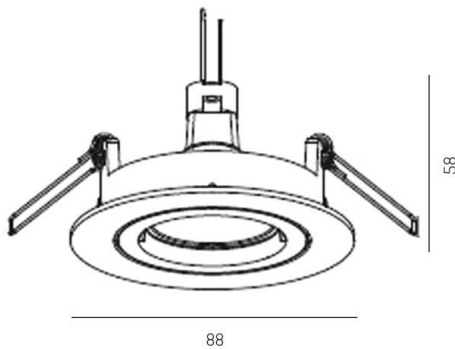

SERIE 332 HV

8-3326hv

SERIE 332 HV RECESSED SPOTLIGHT made of aluminium, black, similar to RAL 9011, light output direct, tilting 25°, dimmability: not dimmable, IP20

DRAWING

TECHNICAL DETAILS

| | |
|---------------------|------------------|
| Bulb type | QPAR 16 9W |
| No.of bulb holders | 1x |
| Socket | GU10 |
| Dimming | not dimmable |
| Light output | direct |
| Voltage [V] | 220-240V 50/60Hz |
| Material | aluminium |
| Height [mm] | 58 |
| Diameter [mm] | 89 |
| Ceiling cutout [mm] | 70 |
| Recess depth [mm] | 125 |
| IP protection class | IP20 |
| Voltage class | protection cl. I |
| Net weight [kg] | 0,15 |
| Colour lamp | black |
| RAL | 9011 |
| EAN-Number | 9008905813054 |

LIGHT DISTRIBUTION CURVE

energy label

The values are rated values. Power and luminous flux are initially subject to a tolerance of +/- 10%. Colour temperature tolerance: +/- 150 K. The values apply to an ambient temperature of 25°C unless otherwise specified.