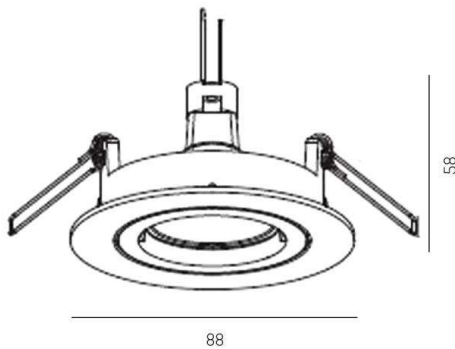

SERIE 332 HV

8-3326hv

SERIE 332 HV RECESSED SPOTLIGHT made of aluminium, black matt, similar to RAL 9011, light output direct, tilting 25°, dimmability: not dimmable, IP20

DRAWING

TECHNICAL DETAILS

Bulb type	QPAR 16 50W
No.of bulb holders	1x
Socket	GU10
Dimming	not dimmable
Light output	direct
Voltage [V]	220-240V 50/60Hz
Material	aluminium
Height [mm]	100
Diameter [mm]	88
Ceiling cutout [mm]	68
Recess depth [mm]	120
IP protection class	IP20
Voltage class	protection cl. I
Net weight [kg]	0,17
Color lamp	black matt
RAL	9011
EAN-Number	9008905813054

LIGHT DISTRIBUTION CURVE

The values are rated values. Power and luminous flux are initially subject to a tolerance of +/- 10%. Colour temperature tolerance: +/- 150 K. The values apply to an ambient temperature of 25°C unless otherwise specified.