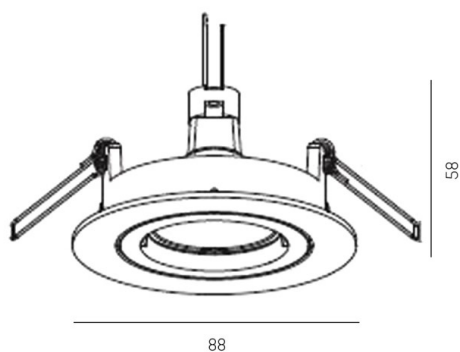

## SERIE 332 HV

8-3327hv

SERIE 332 HV RECESSED SPOTLIGHT made of aluminium, white, similar to RAL 9003, light output direct, tilting 25°, dimmability: not dimmable, IP20

## DRAWING

## TECHNICAL DETAILS

Bulb type	QPAR 16 9W
No. of bulb holders	1x
Socket	GU10
Dimming	not dimmable
Light output	direct
Voltage [V]	220-240V 50/60Hz
Material	aluminium
Height [mm]	58
Diameter [mm]	89
Ceiling cutout [mm]	70
Recess depth [mm]	125
IP protection class	IP20
Voltage class	protection cl. I
Net weight [kg]	0,14
Colour lamp	white
RAL	9003
EAN-Number	9008905797026