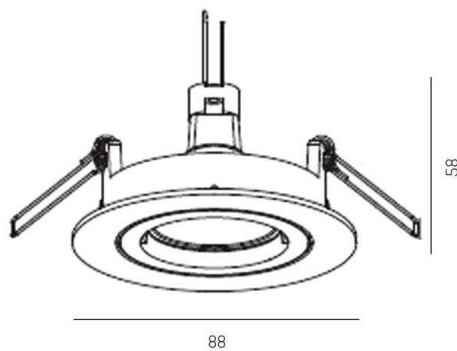

SERIE 332 HV

8-3327hv

SERIE 332 HV RECESSED SPOTLIGHT made of aluminium, white matt, similar to RAL 9003, light output direct, tilting 25°, dimmability: not dimmable, IP20

DRAWING

TECHNICAL DETAILS

Bulb type	QPAR 16 50W
No. of bulb holders	1x
Socket	GU10
Dimming	not dimmable
Light output	direct
Voltage [V]	220-240V 50/60Hz
Material	aluminium
Height [mm]	100
Diameter [mm]	88
Ceiling cutout [mm]	68
Recess depth [mm]	120
IP protection class	IP20
Voltage class	protection cl. I
Net weight [kg]	0,17
Color lamp	white matt
RAL	9003
EAN-Number	9008905797026

LIGHT DISTRIBUTION CURVE

The values are rated values. Power and luminous flux are initially subject to a tolerance of +/- 10%. Colour temperature tolerance: +/- 150 K. The values apply to an ambient temperature of 25°C unless otherwise specified.