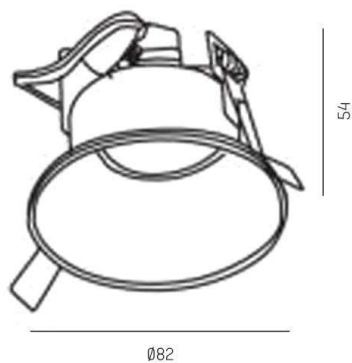

## SERIE 3380 HV

8-33806hv

SERIE 3380 HV RECESSED SPOTLIGHT made of aluminium, black matt, similar to RAL 9011, light output direct, dimmable not dimmable, IP20

## DRAWING

## TECHNICAL DETAILS

Bulb type	QPAR 16 50W
No. of bulb holders	1x
Socket	GU10
Dimming	nicht dimmbar
Light output	direct
Voltage [V]	220-240V 50/60Hz
Material	aluminium

Height [mm]	130
Diameter [mm]	82
Ceiling cutout [mm]	75
Recess depth [mm]	150
IP protection class	IP20
Voltage class	protection cl. I
Net weight [kg]	0,13