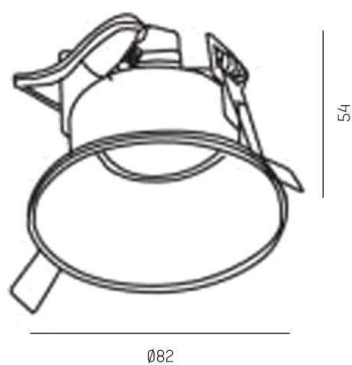

SERIE 3380 HV

8-33807hv

SERIE 3380 HV RECESSED SPOTLIGHT made of aluminium, white matt, similar to RAL 9003, light output direct, dimmable not dimmable, IP20

DRAWING

LIGHT DISTRIBUTION CURVE

TECHNICAL DETAILS

Bulb type	QPAR 16 50W
No. of bulb holders	1x
Socket	GU10
Dimming	nicht dimmbar
Light output	direct
Voltage [V]	220-240V 50/60Hz
Material	aluminium

Height [mm]	130
Diameter [mm]	82
Ceiling cutout [mm]	75
Recess depth [mm]	150
IP protection class	IP20
Voltage class	protection cl. I
Net weight [kg]	0,13

Color lamp	white matt
RAL	9003
EAN-Number	9008905779107

The values are rated values. Power and luminous flux are initially subject to a tolerance of +/- 10%. Colour temperature tolerance: +/- 150 K. The values apply to an ambient temperature of 25°C unless otherwise specified.