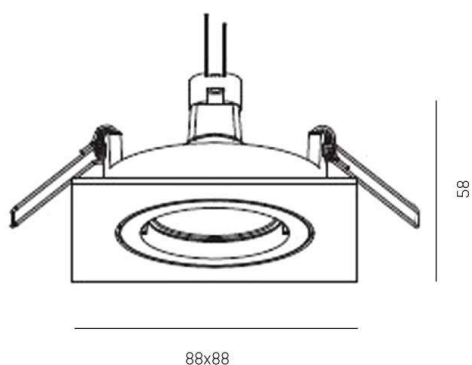

## SERIE 4236 HV

8-423646hv

SERIE 4236 HV RECESSED SPOTLIGHT made of aluminium, brushed nickel, light output direct, tilting 25°, dimmability: not dimmable, IP20

## DRAWING

## TECHNICAL DETAILS

Bulb type	QPAR 16 9W
No. of bulb holders	1x
Socket	GU10
Dimming	not dimmable
Light output	direct
Voltage [V]	220-240V 50/60Hz
Material	aluminium
Length [mm]	88
Width [mm]	88
Height [mm]	100
Ceiling cutout [mm]	68
Recess depth [mm]	120
IP protection class	IP20
Voltage class	protection cl. I
Net weight [kg]	0,15
Colour lamp	brushed nickel
EAN-Number	9008905779114