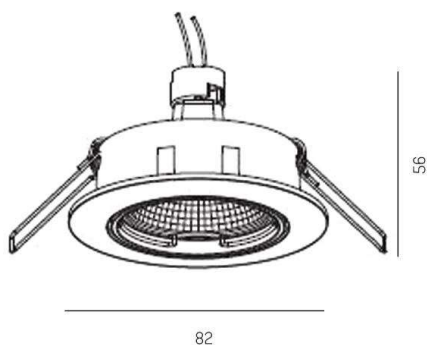

## SERIE 68 HV

8-6846hv

SERIE 68 HV RECESSED SPOTLIGHT made of aluminium, brushed nickel, light output direct, tilting 30°, dimmability: not dimmable, IP20

## DRAWING

## TECHNICAL DETAILS

Bulb type	QPAR 16 9W
No. of bulb holders	1x
Socket	GU10
Dimming	not dimmable
Light output	direct
Voltage [V]	220-240V 50/60Hz
Material	aluminium
Diameter [mm]	82
Ceiling cutout [mm]	70
Recess depth [mm]	120
IP protection class	IP20
Voltage class	protection cl. I
Net weight [kg]	0,15
Colour lamp	brushed nickel
EAN-Number	9008905779121