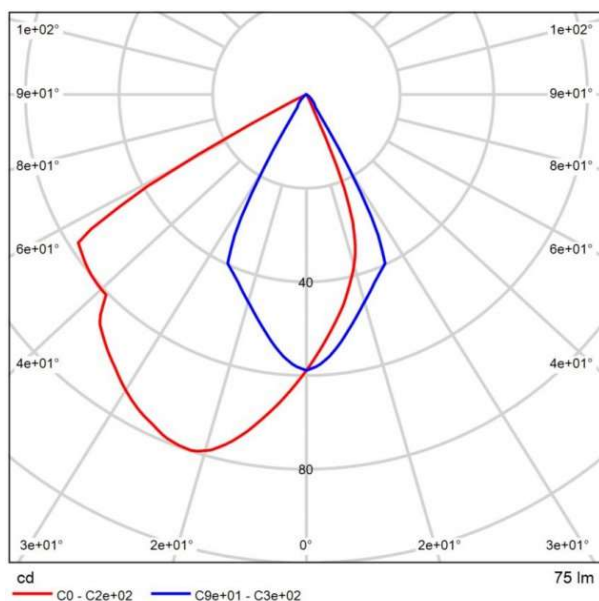

PETIT

851-s1801w24

MINIPETIT SURFACE MOUNTED WALL LUMINAIRE made of aluminium, anthrazite, transparent glass light output direct, without converter, dimmability: see converter, IP65

DRAWING

TECHNICAL DETAILS

System perform. [W]	4
Bulb type	LED
Luminous flux [lm]	68
Colour temp. [K]	3000K
CRI	>90
Optics	transparent glass
Converter	without converter
Dimming	see converter
Light output	direct
Material	aluminium
Length [mm]	78
Width [mm]	35
Height [mm]	48
IP protection class	IP65
Voltage class	protection cl. III
Shock resistance	IK07
Net weight [kg]	0,24
Colour lamp	anthrazite
EAN-Number	8033357241064
Lifetime [h]	50 000 L70 B20
Energy efficiency cl.	G

LIGHT DISTRIBUTION CURVE

The values are rated values. Power and luminous flux are initially subject to a tolerance of +/- 10%. Colour temperature tolerance: +/- 150 K. The values apply to an ambient temperature of 25°C unless otherwise specified.