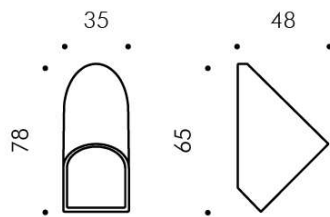

PETIT

851-s1801w24

MINIPETIT SURFACE MOUNTED WALL LUMINAIRE made of aluminium, anthrazite, transparent glass light output direct, without converter, dimmability: see converter, IP65

DRAWING

TECHNICAL DETAILS

System perform. [W]	4
Bulb type	LED
Luminous flux [lm]	68
Colour temp. [K]	3000K
CRI	>90
Optics	transparent glass
Converter	without converter
Dimming	see converter
Light output	direct
Material	aluminium
Length [mm]	78
Width [mm]	35
Height [mm]	48
IP protection class	IP65
Voltage class	protection cl. III
Shock resistance	IK07
Net weight [kg]	0,24
Colour lamp	anthrazite
EAN-Number	8033357241064
Lifetime [h]	50 000 L70 B20
Energy efficiency cl.	G

LIGHT DISTRIBUTION CURVE

The values are rated values. Power and luminous flux are initially subject to a tolerance of +/- 10%. Colour temperature tolerance: +/- 150 K. The values apply to an ambient temperature of 25°C unless otherwise specified.