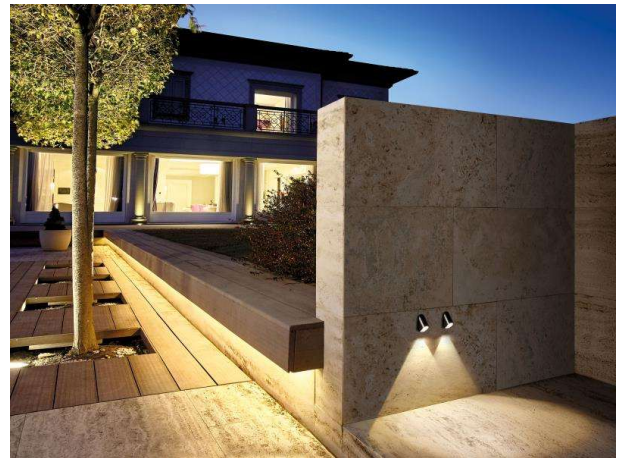

PETIT

851-s1801w24

MINIPETIT SURFACE MOUNTED WALL LUMINAIRE made of aluminium, anthrazite, transparent glass light output direct, without converter, dimmability: see converter, IP65

DRAWING

TECHNICAL DETAILS

System perform. [W]	4
Bulb type	LED
Luminous flux [lm]	68
Colour temp. [K]	3000K
CRI	>90
Optics	transparent glass
Converter	without converter
Dimming	see converter
Light output	direct
Material	aluminium
Length [mm]	78
Width [mm]	35
Height [mm]	48
IP protection class	IP65
Voltage class	protection cl. III
Shock resistance	IK07
Net weight [kg]	0,24
Colour lamp	anthrazite
EAN-Number	8033357241064
Lifetime [h]	50 000 L70 B20
Energy efficiency cl.	G