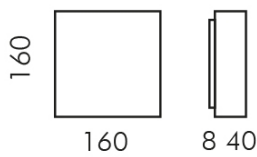

POCKET

851-s1861w14

POCKET SURFACE MOUNTED WALL LUMINAIRE made of aluminium, grey, transparent glass light output direct / indirect, with converter, dimmability: not dimmable, cable black, IP65

DRAWING

TECHNICAL DETAILS

System perform. [W]	19
Bulb type	LED
Luminous flux [lm]	1362
Colour temp. [K]	3000K
CRI	>90
Optics	transparent glass
Converter	with converter
Dimming	not dimmable
Light output	direct / indirect
Voltage [V]	220-240V AC/DC
Material	aluminium
Length [mm]	160
Width [mm]	48
Height [mm]	160
Troat [mm]	48
IP protection class	IP65
Voltage class	protection cl. I
Shock resistance	IK06
Net weight [kg]	1,40
Colour lamp	grey
Electric wire	black
EAN-Number	8033357175703
Lifetime [h]	50 000 L70 B20
Energy efficiency cl.	E

LIGHT DISTRIBUTION CURVE

The values are rated values. Power and luminous flux are initially subject to a tolerance of +/- 10%. Colour temperature tolerance: +/- 150 K. The values apply to an ambient temperature of 25°C unless otherwise specified.