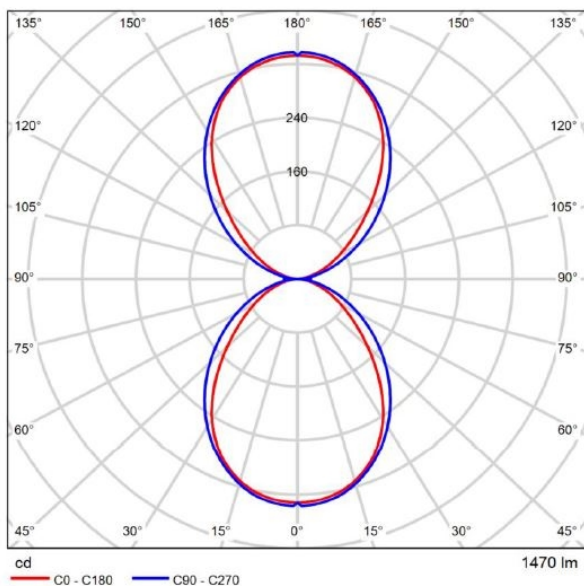

POCKET

851-s1861w14

POCKET SURFACE MOUNTED WALL LUMINAIRE made of aluminium, grey, transparent glass light output direct / indirect, with converter, dimmability: not dimmable, cable black, IP65

DRAWING

TECHNICAL DETAILS

System perform. [W]	19
Bulb type	LED
Luminous flux [lm]	1362
Colour temp. [K]	3000K
CRI	>90
Optics	transparent glass
Converter	with converter
Dimming	not dimmable
Light output	direct / indirect
Voltage [V]	220-240V AC/DC
Material	aluminium
Length [mm]	160
Width [mm]	48
Height [mm]	160
Troat [mm]	48
IP protection class	IP65
Voltage class	protection cl. I
Shock resistance	IK06
Net weight [kg]	1,40
Colour lamp	grey
Electric wire	black
EAN-Number	8033357175703
Lifetime [h]	50 000 L70 B20
Energy efficiency cl.	E

LIGHT DISTRIBUTION CURVE

The values are rated values. Power and luminous flux are initially subject to a tolerance of +/- 10%. Colour temperature tolerance: +/- 150 K. The values apply to an ambient temperature of 25°C unless otherwise specified.