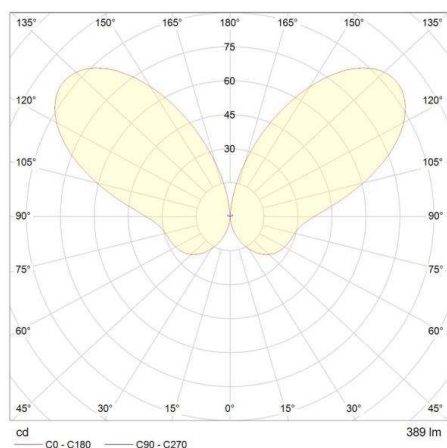

## MINIPLAN HORIZONTAL

851-s3884w01

MINIPLAN DI LED SURFACE MOUNTED WALL LUMINAIRE made of aluminium, white, satined glass satined, light output direct / indirect, with converter, dimmable not dimmable, cable black, IP65

## DRAWING

## TECHNICAL DETAILS

System perform. [W]	13
Bulb type	LED
Luminous flux [lm]	389
Colour temp. [K]	3000K
CRI	>90
Optics	satined glass
Converter	with converter
Dimming	not dimmable
Light output	direct / indirect
Voltage [V]	220-240V 50/60Hz
Material	aluminium
Length [mm]	220
Width [mm]	80
Height [mm]	43
IP protection class	IP65
Voltage class	protection cl. II
Shock resistance	IK06
Net weight [kg]	1,08
Color lamp	white
Glass color	satined
Electric wire	black
EAN-Number	8033357943678
Lifetime [h]	50 000 L70 B20

## LIGHT DISTRIBUTION CURVE

The values are rated values. Power and luminous flux are initially subject to a tolerance of +/- 10%. Colour temperature tolerance: +/- 150 K. The values apply to an ambient temperature of 25°C unless otherwise specified.