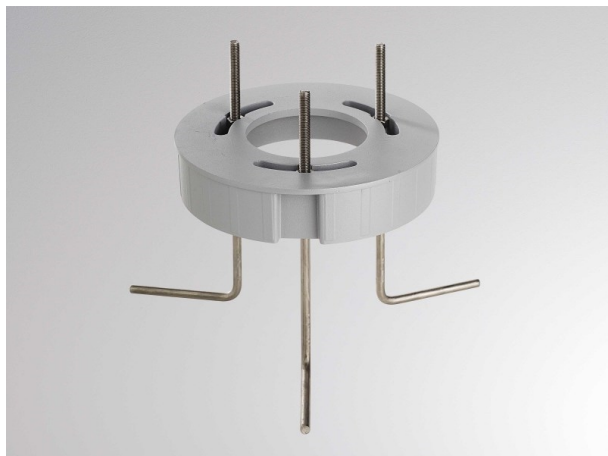

TONIGHT

851-s4171

DRAWING

TECHNICAL DETAILS

Dimming	not dimmable
Material	aluminium
Height [mm]	165
Diameter [mm]	195
IP protection class	IP44
Net weight [kg]	1,23
Colour lamp	grey
EAN-Number	8033357269907

LIGHT DISTRIBUTION CURVE

The values are rated values. Power and luminous flux are initially subject to a tolerance of +/- 10%. Colour temperature tolerance: +/- 150 K. The values apply to an ambient temperature of 25°C unless otherwise specified.