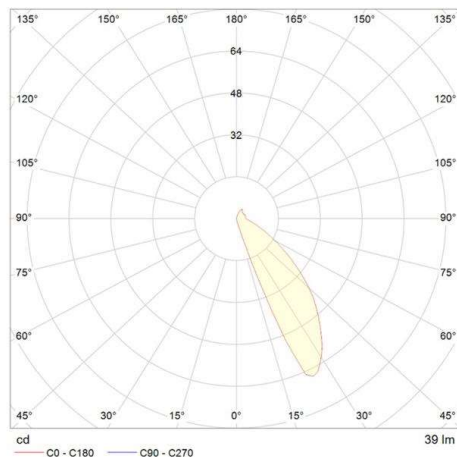

EOS

851-s4610w14

MINIEOS SQUARE LED RECESSED WALL LUMINAIRE made of aluminium, grey, transparent glass satined, light output direct, with converter, dimmability: not dimmable, IP55 with devorative grid

DRAWING

TECHNICAL DETAILS

System perform. [W]	4
Bulb type	LED
Luminous flux [lm]	39
Colour temp. [K]	3000K
CRI	>90
Optics	transparent glass
Converter	with converter
Dimming	not dimmable
Light output	direct
Voltage [V]	220-240V 50/60Hz
Material	aluminium
Length [mm]	105
Width [mm]	105
Height [mm]	103
Troat [mm]	8
Ceiling cutout [mm]	70x70
Recess depth [mm]	95
IP protection class	IP55
Voltage class	protection cl. I
Shock resistance	IK05
Net weight [kg]	0,62
Colour lamp	grey
Colour of glass/shade	satined
EAN-Number	8033357811342
Lifetime [h]	70 000 L80 B10
Energy efficiency cl.	E

LIGHT DISTRIBUTION CURVE

The values are rated values. Power and luminous flux are initially subject to a tolerance of +/- 10%. Colour temperature tolerance: +/- 150 K. The values apply to an ambient temperature of 25°C unless otherwise specified.