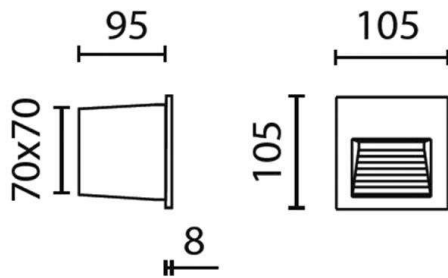

EOS

851-s4610w14

MINIEOS SQUARE LED RECESSED WALL LUMINAIRE made of aluminium, grey, transparent glass satined, light output direct, with converter, dimmability: not dimmable, IP55 with devorative grid

DRAWING

TECHNICAL DETAILS

System perform. [W]	4
Bulb type	LED
Luminous flux [lm]	39
Colour temp. [K]	3000K
CRI	>90
Optics	transparent glass
Converter	with converter
Dimming	not dimmable
Light output	direct
Voltage [V]	220-240V 50/60Hz
Material	aluminium
Length [mm]	105
Width [mm]	105
Height [mm]	103
Troat [mm]	8
Ceiling cutout [mm]	70x70
Recess depth [mm]	95
IP protection class	IP55
Voltage class	protection cl. I
Shock resistance	IK05
Net weight [kg]	0,62
Colour lamp	grey
Colour of glass/shade	satined
EAN-Number	8033357811342
Lifetime [h]	70 000 L80 B10
Energy efficiency cl.	E

LIGHT DISTRIBUTION CURVE

The values are rated values. Power and luminous flux are initially subject to a tolerance of +/- 10%. Colour temperature tolerance: +/- 150 K. The values apply to an ambient temperature of 25°C unless otherwise specified.