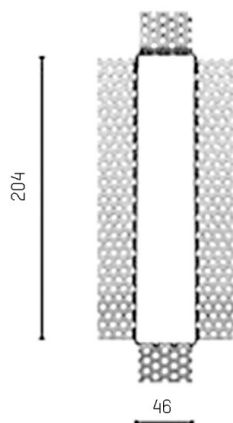

STEP

851-s4660

DRAWING

TECHNICAL DETAILS

Dimming	not dimmable
Material	aluminium
Length [mm]	204
Width [mm]	46
Height [mm]	28
IP protection class	IP44
Net weight [kg]	0,13
Colour lamp	grey
EAN-Number	8033357533756

LIGHT DISTRIBUTION CURVE

The values are rated values. Power and luminous flux are initially subject to a tolerance of +/- 10%. Colour temperature tolerance: +/- 150 K. The values apply to an ambient temperature of 25°C unless otherwise specified.