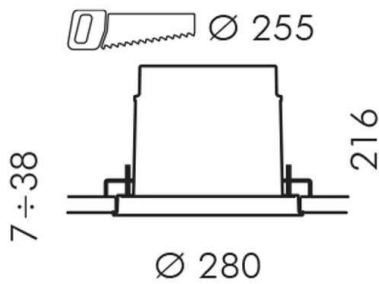

ZIP

851-s5585w19

MEGAZIP ROUND COMFORT RECESSED DOWNLIGHT made of aluminium, stainless steel, transparent glass partially satined, beam 33°, light output direct, tilting 30°, with converter, dimmability: DALI 2, Push, cable black, IP65

DRAWING

TECHNICAL DETAILS

System perform. [W]	33
Bulb type	LED
Luminous flux [lm]	2602
Colour temp. [K]	3000K
CRI	>90
Optics	transparent glass
Converter	with converter
Light output	direct
Beam angle [°]	33°
Voltage [V]	220-240V AC/DC
Material	aluminium
Height [mm]	216
Diameter [mm]	280
Ceiling cutout [mm]	255
Ceiling thickness [mm]	7-38
Recess depth [mm]	216
IP protection class	IP65
Voltage class	protection cl. I
Shock resistance	IK09
Net weight [kg]	5,34
Colour lamp	stainless steel
Colour of glass/shade	partially satined
Electric wire	black
EAN-Number	8033357108893
Lifetime [h]	70 000 L80 B10

LIGHT DISTRIBUTION CURVE

The values are rated values. Power and luminous flux are initially subject to a tolerance of +/- 10%. Colour temperature tolerance: +/- 150 K. The values apply to an ambient temperature of 25°C unless otherwise specified.