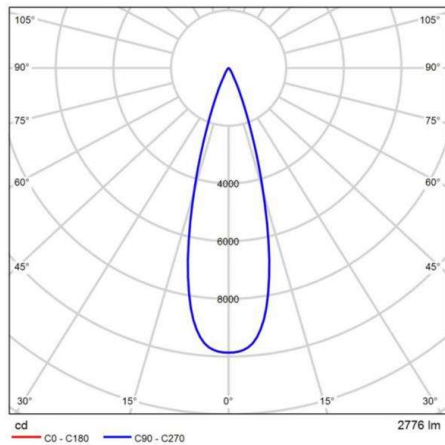

ZIP

851-s5585w19

MEGAZIP ROUND COMFORT RECESSED DOWNLIGHT made of aluminium, stainless steel, transparent glass partially satined, beam 33°, light output direct, tilting 30°, with converter, dimmability: DALI 2, Push, cable black, IP65

DRAWING

TECHNICAL DETAILS

System perform. [W]	33
Bulb type	LED
Luminous flux [lm]	2602
Colour temp. [K]	3000K
CRI	>90
Optics	transparent glass
Converter	with converter
Light output	direct
Beam angle [°]	33°
Voltage [V]	220-240V AC/DC
Material	aluminium
Height [mm]	216
Diameter [mm]	280
Ceiling cutout [mm]	255
Ceiling thickness [mm]	7-38
Recess depth [mm]	216
IP protection class	IP65
Voltage class	protection cl. I
Shock resistance	IK09
Net weight [kg]	5,34
Colour lamp	stainless steel
Colour of glass/shade	partially satined
Electric wire	black
EAN-Number	8033357108893
Lifetime [h]	70 000 L80 B10

LIGHT DISTRIBUTION CURVE

The values are rated values. Power and luminous flux are initially subject to a tolerance of +/- 10%. Colour temperature tolerance: +/- 150 K. The values apply to an ambient temperature of 25°C unless otherwise specified.