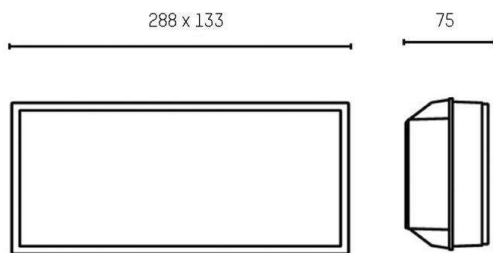

## DRAWING

## TECHNICAL DETAILS

Dimming	not dimmable
Material	synthetic
Length [mm]	288
Width [mm]	133
Recess depth [mm]	75
IP protection class	IP65
Net weight [kg]	0,77
Colour lamp	grey
EAN-Number	8033357769148

## LIGHT DISTRIBUTION CURVE

The values are rated values. Power and luminous flux are initially subject to a tolerance of +/- 10%. Colour temperature tolerance: +/- 150 K. The values apply to an ambient temperature of 25°C unless otherwise specified.