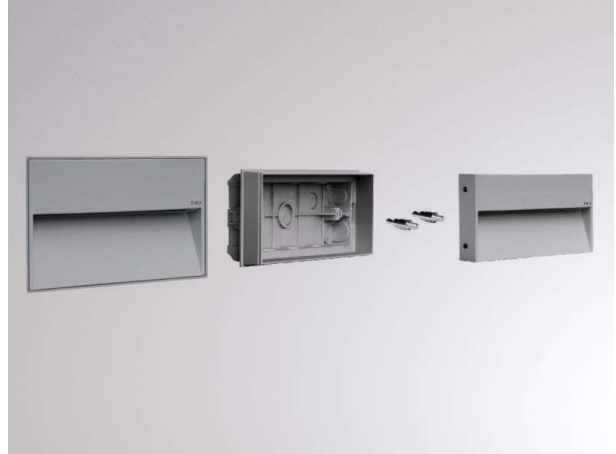

SKILL

851-s6247

## TECHNICAL DETAILS

Dimming	not dimmable
Material	synthetic
Length [mm]	288
Width [mm]	133
Recess depth [mm]	75
IP protection class	IP65
Net weight [kg]	0,77
Colour lamp	grey
EAN-Number	8033357769148