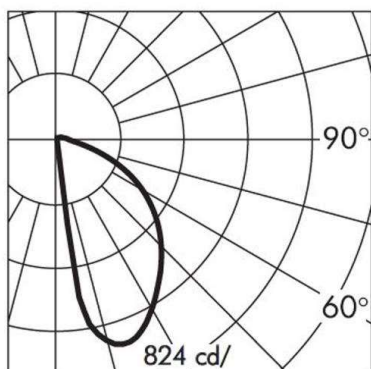

SKILL SQUARE

851-s6260w01

SKILL SQUARE LED SURFACE MOUNTED WALL LUMINAIRE made of aluminium, white, transparent glass partially satined, light output direct, with converter, dimmable not dimmable, cable black, IP65

DRAWING

LIGHT DISTRIBUTION CURVE

TECHNICAL DETAILS

System perform. [W]	10
Bulb type	LED
Luminous flux [lm]	382
Colour temp. [K]	3000K
CRI	>90
Optics	transparent glass
Converter	with converter
Dimming	nicht dimmbar
Light output	direct
Voltage [V]	220-240V 50/60Hz
Material	aluminium

Length [mm]	200
Width [mm]	200
Height [mm]	30
IP protection class	IP65
Voltage class	protection cl. I
Shock resistance	IK08
Net weight [kg]	1,31

Color lamp	white
Glass color	partially satined
Electric wire	black
EAN-Number	8033357961863
Lifetime [h]	50 000 L70 B20