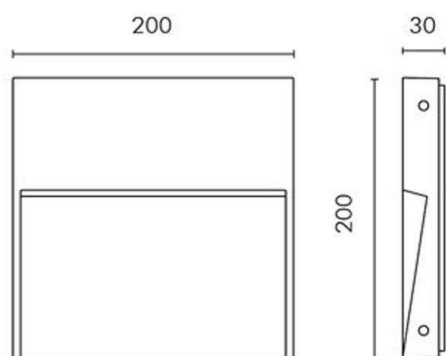

SKILL SQUARE

851-s6260w01

SKILL SQUARE LED SURFACE MOUNTED WALL LUMINAIRE made of aluminium, white, transparent glass partially satined, light output direct, with converter, dimmable not dimmable, cable black, IP65

DRAWING

LIGHT DISTRIBUTION CURVE

TECHNICAL DETAILS

System perform. [W]	10
Bulb type	LED
Luminous flux [lm]	382
Colour temp. [K]	3000K
CRI	>90
Optics	transparent glass
Converter	with converter
Dimming	nicht dimmbar
Light output	direct
Voltage [V]	220-240V 50/60Hz
Material	aluminium

Length [mm]	200
Width [mm]	200
Height [mm]	30
IP protection class	IP65
Voltage class	protection cl. I
Shock resistance	IK08
Net weight [kg]	1,31

Color lamp	white
Glass color	partially satined
Electric wire	black
EAN-Number	8033357961863
Lifetime [h]	50 000 L70 B20