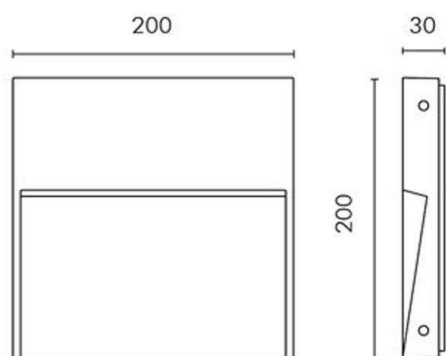

SKILL SQUARE

851-s6260w14

SKILL SQUARE LED SURFACE MOUNTED WALL LUMINAIRE made of aluminium, grey, transparent glass partially satined, light output direct, with converter, dimmable not dimmable, cable black, IP65

DRAWING

LIGHT DISTRIBUTION CURVE

TECHNICAL DETAILS

System perform. [W]	10
Bulb type	LED
Luminous flux [lm]	382
Colour temp. [K]	3000K
CRI	>90
Optics	transparent glass
Converter	with converter
Dimming	nicht dimmbar
Light output	direct
Voltage [V]	220-240V 50/60Hz
Material	aluminium

Length [mm]	200
Width [mm]	200
Height [mm]	30
IP protection class	IP65
Voltage class	protection cl. I
Shock resistance	IK08
Net weight [kg]	1,41

Color lamp	grey
Glass color	partially satined
Electric wire	black
EAN-Number	8033357961870
Lifetime [h]	50 000 L70 B20