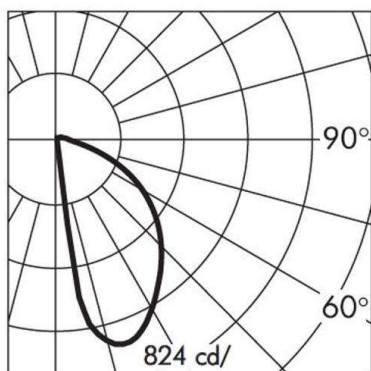

SKILL SQUARE

851-s6260w14

SKILL SQUARE LED SURFACE MOUNTED WALL LUMINAIRE made of aluminium, grey, transparent glass partially satined, light output direct, with converter, dimmable not dimmable, cable black, IP65

DRAWING

LIGHT DISTRIBUTION CURVE

TECHNICAL DETAILS

System perform. [W]	10
Bulb type	LED
Luminous flux [lm]	382
Colour temp. [K]	3000K
CRI	>90
Optics	transparent glass
Converter	with converter
Dimming	nicht dimmbar
Light output	direct
Voltage [V]	220-240V 50/60Hz
Material	aluminium

Length [mm]	200
Width [mm]	200
Height [mm]	30
IP protection class	IP65
Voltage class	protection cl. I
Shock resistance	IK08
Net weight [kg]	1,41

Color lamp	grey
Glass color	partially satined
Electric wire	black
EAN-Number	8033357961870
Lifetime [h]	50 000 L70 B20