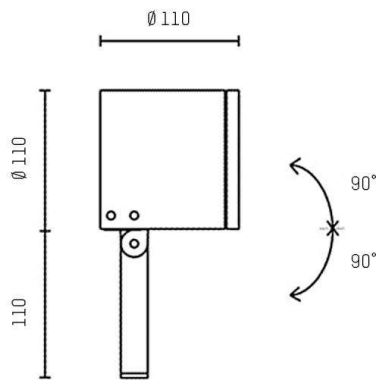

LOFT

851-s6665w01

MINILOFT SPOT FLOODLIGHTS made of aluminium, white, transparent glass transparent, beam 9°, light output direct, tilting 180°, with converter, dimmability: not dimmable, IP65

DRAWING

TECHNICAL DETAILS

System perform. [W]	6
Bulb type	LED
Luminous flux [lm]	354
Colour temp. [K]	3000K
CRI	>90
Optics	transparent glass
Converter	with converter
Dimming	not dimmable
Light output	direct
Beam angle [°]	9°
Voltage [V]	220-240V AC/DC
Material	aluminium
Length [mm]	110
Width [mm]	110
Height [mm]	207
IP protection class	IP65
Voltage class	protection cl. I
Shock resistance	IK06
Net weight [kg]	1,36
Colour lamp	white
Colour of glass/shade	transparent
EAN-Number	8033357759286
Lifetime [h]	50 000 L70 B20
Energy efficiency cl.	F

LIGHT DISTRIBUTION CURVE

The values are rated values. Power and luminous flux are initially subject to a tolerance of +/- 10%. Colour temperature tolerance: +/- 150 K. The values apply to an ambient temperature of 25°C unless otherwise specified.