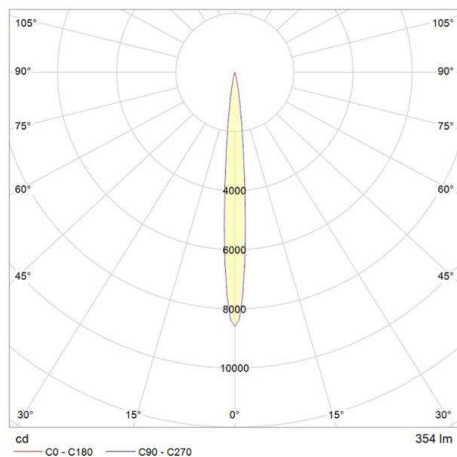

LOFT

851-s6665w01

MINILOFT SPOT FLOODLIGHTS made of aluminium, white, transparent glass transparent, beam 9°, light output direct, tilting 180°, with converter, dimmability: not dimmable, IP65

DRAWING

TECHNICAL DETAILS

System perform. [W]	6
Bulb type	LED
Luminous flux [lm]	354
Colour temp. [K]	3000K
CRI	>90
Optics	transparent glass
Converter	with converter
Dimming	not dimmable
Light output	direct
Beam angle [°]	9°
Voltage [V]	220-240V AC/DC
Material	aluminium
Length [mm]	110
Width [mm]	110
Height [mm]	207
IP protection class	IP65
Voltage class	protection cl. I
Shock resistance	IK06
Net weight [kg]	1,36
Colour lamp	white
Colour of glass/shade	transparent
EAN-Number	8033357759286
Lifetime [h]	50 000 L70 B20
Energy efficiency cl.	F

LIGHT DISTRIBUTION CURVE

The values are rated values. Power and luminous flux are initially subject to a tolerance of +/- 10%. Colour temperature tolerance: +/- 150 K. The values apply to an ambient temperature of 25°C unless otherwise specified.