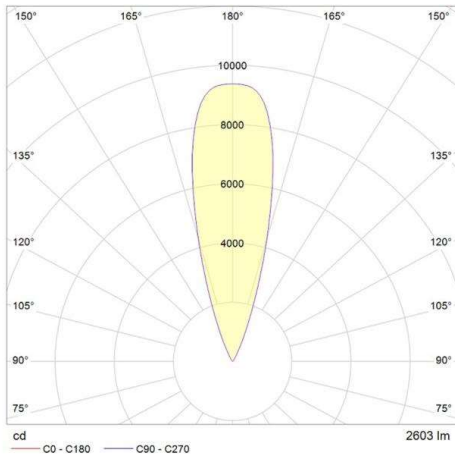

ZIP

851-s8502w19

MEGAZIP ROUND COMFORT RECESSED FLOOR LAMP made of aluminium, stainless steel, transparent glass transparent, beam 29°, light output direct, tilting 15°, with converter, dimmability: DALI 2, Push, cable black, IP67

DRAWING

TECHNICAL DETAILS

System perform. [W]	33
Bulb type	LED
Luminous flux [lm]	2602
Colour temp. [K]	3000K
CRI	>90
Optics	transparent glass
Converter	with converter
Light output	direct
Beam angle [°]	29°
Voltage [V]	220-240V AC/DC
Material	aluminium
Diameter [mm]	275
Troat [mm]	2
Ceiling cutout [mm]	260
Ceiling thickness [mm]	260
Recess depth [mm]	245
IP protection class	IP67
Voltage class	protection cl. I
Shock resistance	IK09
Net weight [kg]	6,21
Colour lamp	stainless steel
Colour of glass/shade	transparent
Electric wire	black
EAN-Number	8033357124428
Lifetime [h]	70 000 L80 B10
Energy efficiency cl.	E

LIGHT DISTRIBUTION CURVE

The values are rated values. Power and luminous flux are initially subject to a tolerance of +/- 10%. Colour temperature tolerance: +/- 150 K. The values apply to an ambient temperature of 25°C unless otherwise specified.