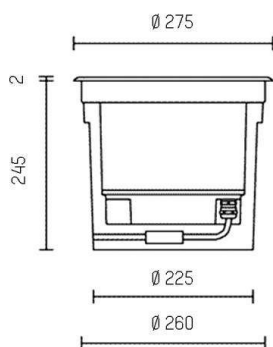

**MEGAZIP ROUND COMFORT**

**851-s8502w19**

MEGAZIP ROUND COMFORT RECESSED FLOOR LAMP made of aluminium, stainless steel, transparent glass transparent, beam 33°, light output direct, tilting 30°, with converter, cable black, IP65/IP67

**DRAWING**

**TECHNICAL DETAILS**

System perform. [W]	33
Bulb type	LED
Luminous flux [lm]	2776
Colour temp. [K]	3000K
CRI	>90
Optics	transparent glass
Converter	with converter
Light output	direct
Beam angle [°]	33°
Voltage [V]	220-240V AC/DC
Material	aluminium
Diameter [mm]	275
Troat [mm]	2
Ceiling cutout [mm]	260
Ceiling thickness [mm]	260
Recess depth [mm]	245
IP protection class	IP65/IP67
Voltage class	protection cl. I
Shock resistance	IK09
Net weight [kg]	6,18
Color lamp	stainless steel
Glass color	transparent
Electric wire	black
EAN-Number	8033357124428
Lifetime [h]	50 000 L70 B20

**LIGHT DISTRIBUTION CURVE**

The values are rated values. Power and luminous flux are initially subject to a tolerance of +/- 10%. Colour temperature tolerance: +/- 150 K. The values apply to an ambient temperature of 25°C unless otherwise specified.