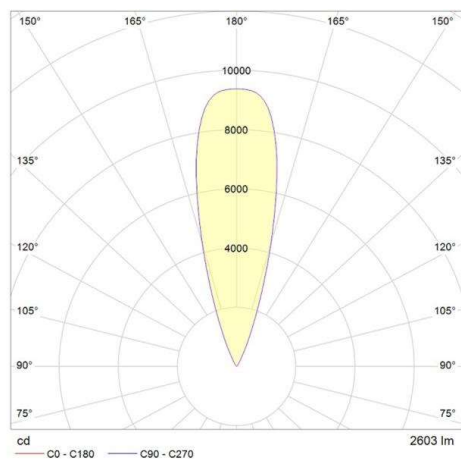

**MEGAZIP ROUND COMFORT**

**851-s8502w19**

MEGAZIP ROUND COMFORT RECESSED FLOOR LAMP made of aluminium, stainless steel, transparent glass transparent, beam 33°, light output direct, tilting 30°, with converter, cable black, IP65/IP67

**DRAWING**

**TECHNICAL DETAILS**

System perform. [W]	33
Bulb type	LED
Luminous flux [lm]	2776
Colour temp. [K]	3000K
CRI	>90
Optics	transparent glass
Converter	with converter
Light output	direct
Beam angle [°]	33°
Voltage [V]	220-240V AC/DC
Material	aluminium
Diameter [mm]	275
Troat [mm]	2
Ceiling cutout [mm]	260
Ceiling thickness [mm]	260
Recess depth [mm]	245
IP protection class	IP65/IP67
Voltage class	protection cl. I
Shock resistance	IK09
Net weight [kg]	6,18
Color lamp	stainless steel
Glass color	transparent
Electric wire	black
EAN-Number	8033357124428
Lifetime [h]	50 000 L70 B20

**LIGHT DISTRIBUTION CURVE**

The values are rated values. Power and luminous flux are initially subject to a tolerance of +/- 10%. Colour temperature tolerance: +/- 150 K. The values apply to an ambient temperature of 25°C unless otherwise specified.