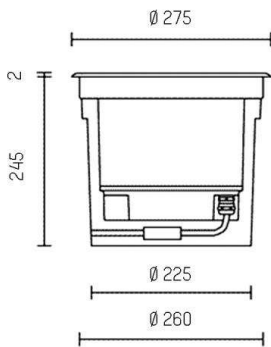

ZIP

851-s8502w19

MEGAZIP ROUND COMFORT RECESSED FLOOR LAMP made of aluminium, stainless steel, transparent glass transparent, beam 29°, light output direct, tilting 15°, with converter, dimmability: DALI 2, Push, cable black, IP67

DRAWING

TECHNICAL DETAILS

System perform. [W]	33
Bulb type	LED
Luminous flux [lm]	2602
Colour temp. [K]	3000K
CRI	>90
Optics	transparent glass
Converter	with converter
Light output	direct
Beam angle [°]	29°
Voltage [V]	220-240V AC/DC
Material	aluminium
Diameter [mm]	275
Troat [mm]	2
Ceiling cutout [mm]	260
Ceiling thickness [mm]	260
Recess depth [mm]	245
IP protection class	IP67
Voltage class	protection cl. I
Shock resistance	IK09
Net weight [kg]	6,21
Colour lamp	stainless steel
Colour of glass/shade	transparent
Electric wire	black
EAN-Number	8033357124428
Lifetime [h]	70 000 L80 B10
Energy efficiency cl.	E

LIGHT DISTRIBUTION CURVE

The values are rated values. Power and luminous flux are initially subject to a tolerance of +/- 10%. Colour temperature tolerance: +/- 150 K. The values apply to an ambient temperature of 25°C unless otherwise specified.