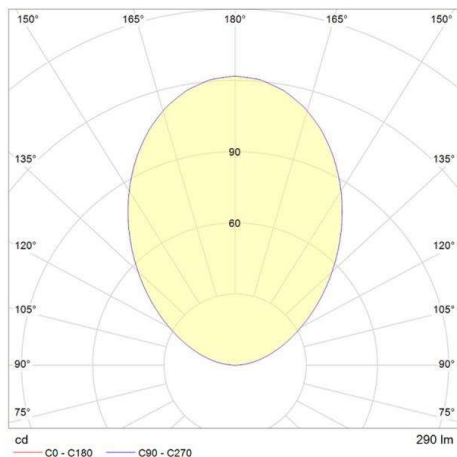

ZIP

851-s8568w19

MEGAZIP ROUND COMFORT RECESSED FLOOR LAMP made of aluminium, stainless steel, satined glass satined, beam 86°, light output direct, with converter, dimmability: DALI 2, Push, cable black, IP65

DRAWING

TECHNICAL DETAILS

|                       |                  |
|-----------------------|------------------|
| System perform. [W]   | 11               |
| Bulb type             | LED              |
| Luminous flux [lm]    | 289              |
| Colour temp. [K]      | 3000K            |
| CRI                   | >90              |
| Optics                | satined glass    |
| Converter             | with converter   |
| Light output          | direct           |
| Beam angle [°]        | 86°              |
| Voltage [V]           | 220-240V 50/60Hz |
| Material              | aluminium        |
| Diameter [mm]         | 275              |
| Ceiling cutout [mm]   | 260              |
| Recess depth [mm]     | 245              |
| IP protection class   | IP65             |
| Voltage class         | protection cl. I |
| Shock resistance      | IK09             |
| Net weight [kg]       | 5,03             |
| Colour lamp           | stainless steel  |
| Colour of glass/shade | satined          |
| Electric wire         | black            |
| EAN-Number            | 8033357944866    |
| Lifetime [h]          | 50 000 L70 B20   |

LIGHT DISTRIBUTION CURVE

The values are rated values. Power and luminous flux are initially subject to a tolerance of +/- 10%. Colour temperature tolerance: +/- 150 K. The values apply to an ambient temperature of 25°C unless otherwise specified.