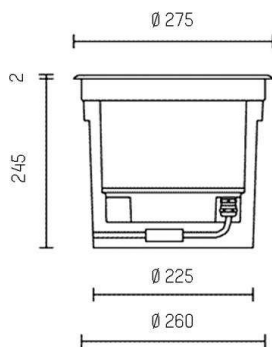

ZIP

851-s8568w19

MEGAZIP ROUND COMFORT RECESSED FLOOR LAMP made of aluminium, stainless steel, satined glass satined, beam 86°, light output direct, with converter, dimmability: DALI 2, Push, cable black, IP65

DRAWING

TECHNICAL DETAILS

|                       |                  |
|-----------------------|------------------|
| System perform. [W]   | 11               |
| Bulb type             | LED              |
| Luminous flux [lm]    | 289              |
| Colour temp. [K]      | 3000K            |
| CRI                   | >90              |
| Optics                | satined glass    |
| Converter             | with converter   |
| Light output          | direct           |
| Beam angle [°]        | 86°              |
| Voltage [V]           | 220-240V 50/60Hz |
| Material              | aluminium        |
| Diameter [mm]         | 275              |
| Ceiling cutout [mm]   | 260              |
| Recess depth [mm]     | 245              |
| IP protection class   | IP65             |
| Voltage class         | protection cl. I |
| Shock resistance      | IK09             |
| Net weight [kg]       | 5,03             |
| Colour lamp           | stainless steel  |
| Colour of glass/shade | satined          |
| Electric wire         | black            |
| EAN-Number            | 8033357944866    |
| Lifetime [h]          | 50 000 L70 B20   |

LIGHT DISTRIBUTION CURVE

The values are rated values. Power and luminous flux are initially subject to a tolerance of +/- 10%. Colour temperature tolerance: +/- 150 K. The values apply to an ambient temperature of 25°C unless otherwise specified.