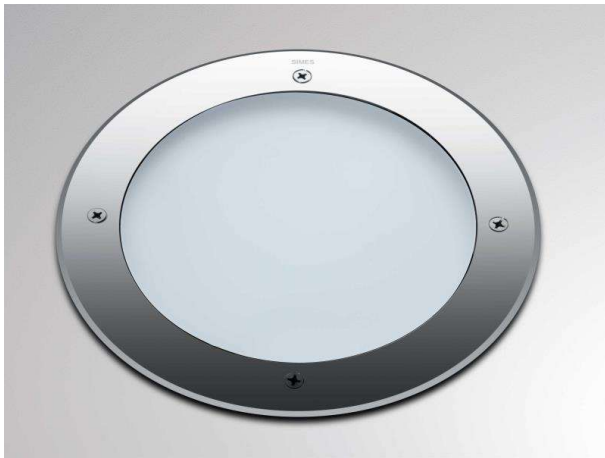

ZIP

851-s8568w19

MEGAZIP ROUND COMFORT RECESSED FLOOR LAMP made of aluminium, stainless steel, satined glass satined, beam 86°, light output direct, with converter, dimmability: DALI 2, Push, cable black, IP65

DRAWING

TECHNICAL DETAILS

|                       |                  |
|-----------------------|------------------|
| System perform. [W]   | 11               |
| Bulb type             | LED              |
| Luminous flux [lm]    | 289              |
| Colour temp. [K]      | 3000K            |
| CRI                   | >90              |
| Optics                | satined glass    |
| Converter             | with converter   |
| Light output          | direct           |
| Beam angle [°]        | 86°              |
| Voltage [V]           | 220-240V 50/60Hz |
| Material              | aluminium        |
| Diameter [mm]         | 275              |
| Ceiling cutout [mm]   | 260              |
| Recess depth [mm]     | 245              |
| IP protection class   | IP65             |
| Voltage class         | protection cl. I |
| Shock resistance      | IK09             |
| Net weight [kg]       | 5,03             |
| Colour lamp           | stainless steel  |
| Colour of glass/shade | satined          |
| Electric wire         | black            |
| EAN-Number            | 8033357944866    |
| Lifetime [h]          | 50 000 L70 B20   |