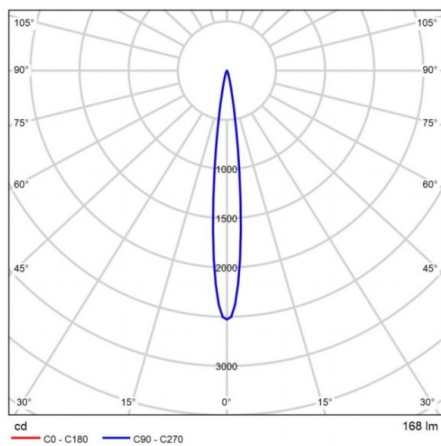

ZIP

851-s8811w19

MICROZIP ROUND COMFORT RECESSED FLOOR LAMP made of aluminium, stainless steel, transparent glass beam 12°, light output direct, tilting 15°, with converter, dimmability: not dimmable, cable black, IP65

DRAWING

TECHNICAL DETAILS

System perform. [W]	4
Bulb type	LED
Luminous flux [lm]	170
Colour temp. [K]	3000K
CRI	>90
Optics	transparent glass
Converter	with converter
Dimming	not dimmable
Light output	direct
Beam angle [°]	12°
Voltage [V]	220-240V AC/DC
Material	aluminium
Height [mm]	122
Diameter [mm]	85
Troat [mm]	2
Ceiling cutout [mm]	120
Recess depth [mm]	120
IP protection class	IP65
Voltage class	protection cl. I
Net weight [kg]	0,71
Colour lamp	stainless steel
Electric wire	black
EAN-Number	8033357122035
Lifetime [h]	70 000 L80 B10
Energy efficiency cl.	E
No. of luminaires B16A	50

LIGHT DISTRIBUTION CURVE

The values are rated values. Power and luminous flux are initially subject to a tolerance of +/- 10%. Colour temperature tolerance: +/- 150 K. The values apply to an ambient temperature of 25°C unless otherwise specified.