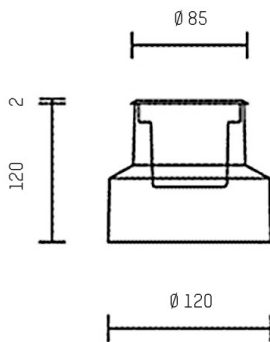

ZIP

851-s8811w19

MICROZIP ROUND COMFORT RECESSED FLOOR LAMP made of aluminium, stainless steel, transparent glass beam 12°, light output direct, tilting 15°, with converter, dimmability: not dimmable, cable black, IP65

DRAWING

TECHNICAL DETAILS

System perform. [W]	4
Bulb type	LED
Luminous flux [lm]	170
Colour temp. [K]	3000K
CRI	>90
Optics	transparent glass
Converter	with converter
Dimming	not dimmable
Light output	direct
Beam angle [°]	12°
Voltage [V]	220-240V AC/DC
Material	aluminium
Height [mm]	122
Diameter [mm]	85
Troat [mm]	2
Ceiling cutout [mm]	120
Recess depth [mm]	120
IP protection class	IP65
Voltage class	protection cl. I
Net weight [kg]	0,71
Colour lamp	stainless steel
Electric wire	black
EAN-Number	8033357122035
Lifetime [h]	70 000 L80 B10
Energy efficiency cl.	E
No. of luminaires B16A	50

LIGHT DISTRIBUTION CURVE

The values are rated values. Power and luminous flux are initially subject to a tolerance of +/- 10%. Colour temperature tolerance: +/- 150 K. The values apply to an ambient temperature of 25°C unless otherwise specified.