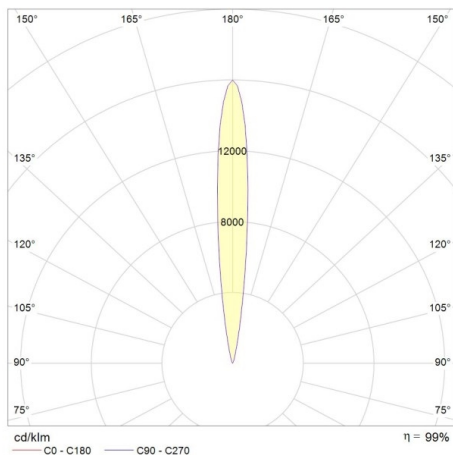

ZIP

851-s8815w19

MICROZIP SQUARE COMFORT RECESSED FLOOR LAMP made of aluminium, stainless steel, beam 12°, tilting 15°, with converter, dimmability: not dimmable, IP67

DRAWING

TECHNICAL DETAILS

System perform. [W]	4
Bulb type	LED
Luminous flux [lm]	170
Colour temp. [K]	3000K
CRI	>90
Converter	with converter
Dimming	not dimmable
Beam angle [°]	12°
Voltage [V]	220-240V AC/DC
Material	aluminium
Length [mm]	85
Width [mm]	85
Height [mm]	122
Ceiling cutout [mm]	120x120
Recess depth [mm]	120
IP protection class	IP67
Voltage class	protection cl. I
Shock resistance	IK09
Net weight [kg]	0,82
Colour lamp	stainless steel
EAN-Number	8033357125234
Lifetime [h]	70 000 L80 B10
Energy efficiency cl.	E
No. of luminaires B16A	50

LIGHT DISTRIBUTION CURVE

The values are rated values. Power and luminous flux are initially subject to a tolerance of +/- 10%. Colour temperature tolerance: +/- 150 K. The values apply to an ambient temperature of 25°C unless otherwise specified.