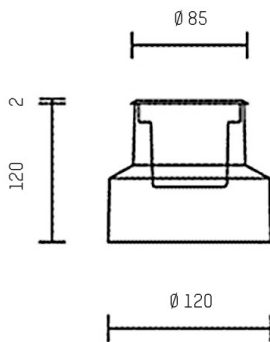

ZIP

851-s8815w19

MICROZIP SQUARE COMFORT RECESSED FLOOR LAMP made of aluminium, stainless steel, beam 12°, tilting 15°, with converter, dimmability: not dimmable, IP67

DRAWING

TECHNICAL DETAILS

System perform. [W]	4
Bulb type	LED
Luminous flux [lm]	170
Colour temp. [K]	3000K
CRI	>90
Converter	with converter
Dimming	not dimmable
Beam angle [°]	12°
Voltage [V]	220-240V AC/DC
Material	aluminium
Length [mm]	85
Width [mm]	85
Height [mm]	122
Ceiling cutout [mm]	120x120
Recess depth [mm]	120
IP protection class	IP67
Voltage class	protection cl. I
Shock resistance	IK09
Net weight [kg]	0,82
Colour lamp	stainless steel
EAN-Number	8033357125234
Lifetime [h]	70 000 L80 B10
Energy efficiency cl.	E
No. of luminaires B16A	50

LIGHT DISTRIBUTION CURVE

The values are rated values. Power and luminous flux are initially subject to a tolerance of +/- 10%. Colour temperature tolerance: +/- 150 K. The values apply to an ambient temperature of 25°C unless otherwise specified.