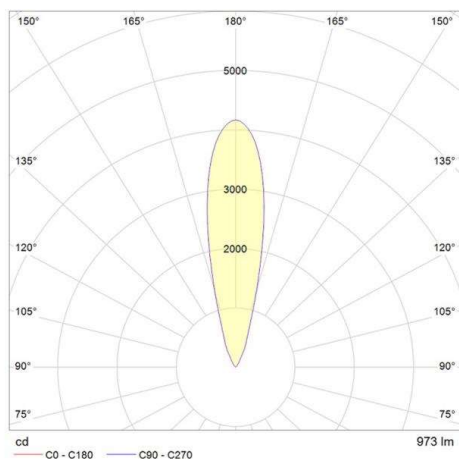

ZIP

851-s8893w19

ZIP ROUND COMFORT RECESSED FLOOR LAMP made of aluminium, stainless steel, transparent glass beam 25°, light output direct, tilting 15°, with converter, dimmable not dimmable, IP65/IP67

DRAWING

TECHNICAL DETAILS

System perform. [W]	15
Bulb type	LED
Luminous flux [lm]	973
Colour temp. [K]	3000K
CRI	>90
Optics	transparent glass
Converter	with converter
Dimming	not dimmable
Light output	direct
Beam angle [°]	25°
Voltage [V]	220-240V AC/DC
Material	aluminium
Height [mm]	242
Diameter [mm]	145
Ceiling cutout [mm]	190
Recess depth [mm]	240
IP protection class	IP65/IP67
Voltage class	protection cl. I
Shock resistance	IK09
Net weight [kg]	3,40
Color lamp	stainless steel
EAN-Number	8033357123223
Lifetime [h]	50 000 L70 B20
No. of luminaires B16A	37

LIGHT DISTRIBUTION CURVE

The values are rated values. Power and luminous flux are initially subject to a tolerance of +/- 10%. Colour temperature tolerance: +/- 150 K. The values apply to an ambient temperature of 25°C unless otherwise specified.