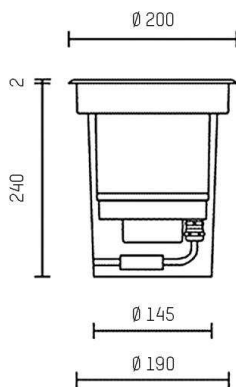

ZIP

851-s8893w19

ZIP ROUND COMFORT RECESSED FLOOR LAMP made of aluminium, stainless steel, transparent glass beam 25°, light output direct, tilting 15°, with converter, dimmable not dimmable, IP65/IP67

DRAWING

TECHNICAL DETAILS

System perform. [W]	15
Bulb type	LED
Luminous flux [lm]	973
Colour temp. [K]	3000K
CRI	>90
Optics	transparent glass
Converter	with converter
Dimming	not dimmable
Light output	direct
Beam angle [°]	25°
Voltage [V]	220-240V AC/DC
Material	aluminium
Height [mm]	242
Diameter [mm]	145
Ceiling cutout [mm]	190
Recess depth [mm]	240
IP protection class	IP65/IP67
Voltage class	protection cl. I
Shock resistance	IK09
Net weight [kg]	3,40
Color lamp	stainless steel
EAN-Number	8033357123223
Lifetime [h]	50 000 L70 B20
No. of luminaires B16A	37

LIGHT DISTRIBUTION CURVE

The values are rated values. Power and luminous flux are initially subject to a tolerance of +/- 10%. Colour temperature tolerance: +/- 150 K. The values apply to an ambient temperature of 25°C unless otherwise specified.