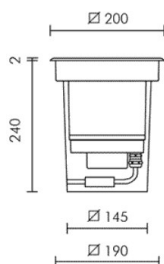

ZIP

851-s8895w19

ZIP SQUARE COMFORT RECESSED FLOOR LAMP made of aluminium, stainless steel, transparent glass transparent, beam 11°, light output direct, tilting 15°, with converter, dimmability: DALI 2, Push, cable black, IP67

DRAWING

TECHNICAL DETAILS

System perform. [W]	17
Bulb type	LED
Luminous flux [lm]	1143
Colour temp. [K]	3000K
CRI	>90
Optics	transparent glass
Converter	with converter
Light output	direct
Beam angle [°]	11°
Voltage [V]	220-240V AC/DC
Material	aluminium
Length [mm]	200
Width [mm]	200
Height [mm]	242
Troat [mm]	2
Ceiling cutout [mm]	190X190
Recess depth [mm]	240
IP protection class	IP67
Voltage class	protection cl. I
Shock resistance	IK09
Net weight [kg]	4,25
Colour lamp	stainless steel
Colour of glass/shade	transparent
Electric wire	black
EAN-Number	8051163065261
Lifetime [h]	70 000 L80 B10
Energy efficiency cl.	E
No. of luminaires B16A	37