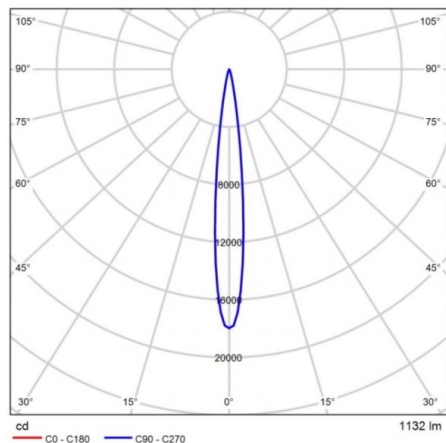

ZIP

851-s8895w19

ZIP SQUARE COMFORT RECESSED FLOOR LAMP made of aluminium, stainless steel, transparent glass transparent, beam 11°, light output direct, tilting 15°, with converter, dimmability: DALI 2, Push, cable black, IP67

DRAWING

TECHNICAL DETAILS

System perform. [W]	17
Bulb type	LED
Luminous flux [lm]	1143
Colour temp. [K]	3000K
CRI	>90
Optics	transparent glass
Converter	with converter
Light output	direct
Beam angle [°]	11°
Voltage [V]	220-240V AC/DC
Material	aluminium
Length [mm]	200
Width [mm]	200
Height [mm]	242
Troat [mm]	2
Ceiling cutout [mm]	190X190
Recess depth [mm]	240
IP protection class	IP67
Voltage class	protection cl. I
Shock resistance	IK09
Net weight [kg]	4,25
Colour lamp	stainless steel
Colour of glass/shade	transparent
Electric wire	black
EAN-Number	8051163065261
Lifetime [h]	70 000 L80 B10
Energy efficiency cl.	E
No. of luminaires B16A	37

LIGHT DISTRIBUTION CURVE

The values are rated values. Power and luminous flux are initially subject to a tolerance of +/- 10%. Colour temperature tolerance: +/- 150 K. The values apply to an ambient temperature of 25°C unless otherwise specified.