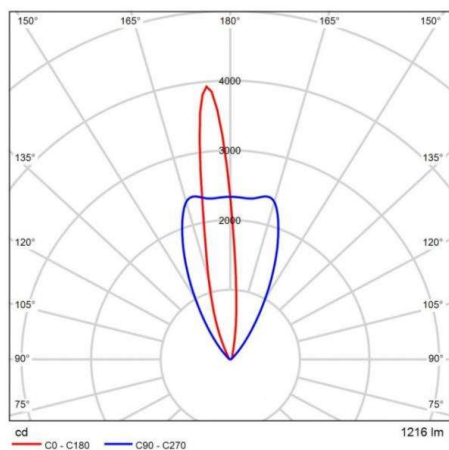

ZIP

851-s8896w19

ZIP SQUARE COMFORT RECESSED FLOOR LAMP made of aluminium, stainless steel, transparent glass transparent, beam asymmetric, light output direct, tilting 15°, with converter, dimmability: DALI 2, Push, cable black, IP67

DRAWING

TECHNICAL DETAILS

System perform. [W]	17
Bulb type	LED
Luminous flux [lm]	1188
Colour temp. [K]	3000K
CRI	>90
Optics	transparent glass
Converter	with converter
Light output	direct
Beam angle [°]	asymmetrisch
Voltage [V]	220-240V AC/DC
Material	aluminium
Length [mm]	200
Width [mm]	200
Height [mm]	242
Troat [mm]	2
Ceiling cutout [mm]	190X190
Recess depth [mm]	240
IP protection class	IP67
Voltage class	protection cl. I
Shock resistance	IK09
Net weight [kg]	4,25
Colour lamp	stainless steel
Colour of glass/shade	transparent
Electric wire	black
EAN-Number	8051163065995
Lifetime [h]	70 000 L80 B10
Energy efficiency cl.	E
No. of luminaires B16A	37

LIGHT DISTRIBUTION CURVE

The values are rated values. Power and luminous flux are initially subject to a tolerance of +/- 10%. Colour temperature tolerance: +/- 150 K. The values apply to an ambient temperature of 25°C unless otherwise specified.