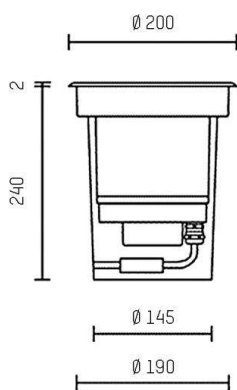

ZIP

851-s8896w19

ZIP SQUARE COMFORT RECESSED FLOOR LAMP made of aluminium, stainless steel, transparent glass transparent, beam asymmetric, light output direct, tilting 15°, with converter, dimmability: DALI 2, Push, cable black, IP67

DRAWING

TECHNICAL DETAILS

System perform. [W]	17
Bulb type	LED
Luminous flux [lm]	1188
Colour temp. [K]	3000K
CRI	>90
Optics	transparent glass
Converter	with converter
Light output	direct
Beam angle [°]	asymmetrisch
Voltage [V]	220-240V AC/DC
Material	aluminium
Length [mm]	200
Width [mm]	200
Height [mm]	242
Troat [mm]	2
Ceiling cutout [mm]	190X190
Recess depth [mm]	240
IP protection class	IP67
Voltage class	protection cl. I
Shock resistance	IK09
Net weight [kg]	4,25
Colour lamp	stainless steel
Colour of glass/shade	transparent
Electric wire	black
EAN-Number	8051163065995
Lifetime [h]	70 000 L80 B10
Energy efficiency cl.	E
No. of luminaires B16A	37

LIGHT DISTRIBUTION CURVE

The values are rated values. Power and luminous flux are initially subject to a tolerance of +/- 10%. Colour temperature tolerance: +/- 150 K. The values apply to an ambient temperature of 25°C unless otherwise specified.