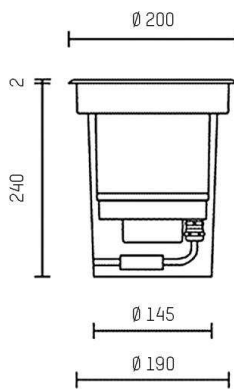

ZIP

851-s8897w19

ZIP SQUARE COMFORT RECESSED FLOOR LAMP made of aluminium, stainless steel, transparent glass transparent, beam 25°, light output direct, tilting 15°, with converter, dimmability: DALI 2, Push, cable black, IP67

DRAWING

TECHNICAL DETAILS

System perform. [W]	15
Bulb type	LED
Luminous flux [lm]	973
Colour temp. [K]	3000K
CRI	>90
Optics	transparent glass
Converter	with converter
Light output	direct
Beam angle [°]	25°
Voltage [V]	220-240V AC/DC
Material	aluminium
Length [mm]	200
Width [mm]	200
Ceiling cutout [mm]	190X190
Recess depth [mm]	240
IP protection class	IP67
Voltage class	protection cl. I
Shock resistance	IK09
Net weight [kg]	4,22
Colour lamp	stainless steel
Colour of glass/shade	transparent
Electric wire	black
EAN-Number	8051163064462
Lifetime [h]	70 000 L80 B10
Energy efficiency cl.	E
No. of luminaires B16A	37

LIGHT DISTRIBUTION CURVE

The values are rated values. Power and luminous flux are initially subject to a tolerance of +/- 10%. Colour temperature tolerance: +/- 150 K. The values apply to an ambient temperature of 25°C unless otherwise specified.