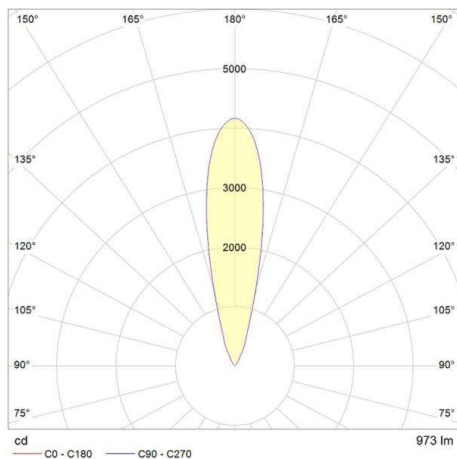

ZIP

851-s8897w19

ZIP SQUARE COMFORT RECESSED FLOOR LAMP made of aluminium, stainless steel, transparent glass transparent, beam 25°, light output direct, tilting 15°, with converter, dimmability: DALI 2, Push, cable black, IP67

DRAWING

TECHNICAL DETAILS

System perform. [W]	15
Bulb type	LED
Luminous flux [lm]	973
Colour temp. [K]	3000K
CRI	>90
Optics	transparent glass
Converter	with converter
Light output	direct
Beam angle [°]	25°
Voltage [V]	220-240V AC/DC
Material	aluminium
Length [mm]	200
Width [mm]	200
Ceiling cutout [mm]	190X190
Recess depth [mm]	240
IP protection class	IP67
Voltage class	protection cl. I
Shock resistance	IK09
Net weight [kg]	4,22
Colour lamp	stainless steel
Colour of glass/shade	transparent
Electric wire	black
EAN-Number	8051163064462
Lifetime [h]	70 000 L80 B10
Energy efficiency cl.	E
No. of luminaires B16A	37

LIGHT DISTRIBUTION CURVE

The values are rated values. Power and luminous flux are initially subject to a tolerance of +/- 10%. Colour temperature tolerance: +/- 150 K. The values apply to an ambient temperature of 25°C unless otherwise specified.