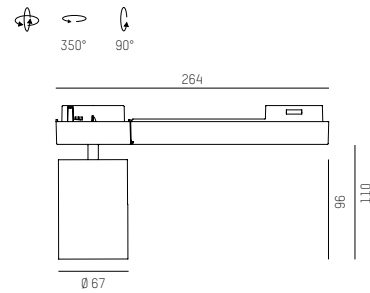

MOVA S LENS VOLARE

LOXONE Ready

220-240V AC - Binning SDCM 3

POWER / CODE	LENS	W2	W3	W4	CHF SWITCHABLE	CHF ZIGBEE	CHF LOXONE
SYS 8W							
495-220Xb31WWXXY	110°	620lm	700lm	770lm	240,-	348,-	391,-
495-220Xb32WWXXY	117°	690lm	770lm	850lm	234,-	342,-	385,-
495-220Xb33WWXXY	124°	690lm	770lm	850lm	234,-	342,-	385,-
495-220Xb34WWXXY	140°	690lm	770lm	850lm	234,-	342,-	385,-
SYS 16W							
495-220Xc31WWXXY	110°	1180lm	1320lm	1450lm	240,-	348,-	391,-
495-220Xc32WWXXY	117°	1300lm	1460lm	1600lm	234,-	342,-	385,-
495-220Xc33WWXXY	124°	1300lm	1460lm	1600lm	234,-	342,-	385,-
495-220Xc34WWXXY	140°	1300lm	1460lm	1600lm	234,-	342,-	385,-

Zubehör, Sensor, Farbkombinationen und Sonderlichtfarben abrufbar über unseren MOVA Konfigurator auf www.moltoluce.com
Accessories, sensor, colour combinations and special light colours available via our MOVA configurator on www.moltoluce.com

ARTIKELNUMMER ERGÄNZEN / COMPLETE CODE

WW = LICHTFARBE/LIGHT COLOUR

X.....XX = FARBE/COLOUR

Y = DIMMBAR/DIMMABLE

- W2 LED 2700K = 43 PREMIUM CRI >90
- W3 LED 3000K = 49 PREMIUM CRI >90
- W4 LED 4000K = 24 CRI >90

- SM silver matt = 4.....44
- W white = 5.....55
- S black = 6.....66

- Ⓢ switchable = 0
- Ⓛ LOXONE AIR dimm = r
- Ⓩ Zigbee dimm = z