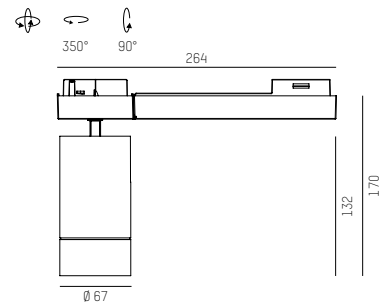

MOVA S L LENS VOLARE

LOXONE Ready

220-240V AC · Binning SDCM 3

POWER / CODE	LENS	W2	W3	W4	CHF SWITCHABLE	CHF ZIGBEE	CHF LOXONE
SYS 8W							
495-270Xb31WWXXY	110°	590lm	660lm	730lm	258,-	366,-	409,-
495-270Xb32WWXXY	117°	590lm	660lm	730lm	252,-	360,-	403,-
495-270Xb33WWXXY	124°	590lm	660lm	730lm	252,-	360,-	403,-
495-270Xb34WWXXY	140°	590lm	660lm	730lm	252,-	360,-	403,-
SYS 16W							
495-270Xc31WWXXY	110°	1120lm	1250lm	1370lm	258,-	366,-	409,-
495-270Xc32WWXXY	117°	1120lm	1250lm	1370lm	252,-	360,-	403,-
495-270Xc33WWXXY	124°	1120lm	1250lm	1370lm	252,-	360,-	403,-
495-270Xc34WWXXY	140°	1120lm	1250lm	1370lm	252,-	360,-	403,-

Zubehör, Sensor, Farbkombinationen und Sonderlichtfarben abrufbar über unseren MOVA Konfigurator auf www.moltoluca.com
Accessories, sensor, colour combinations and special light colours available via our MOVA configurator on www.moltoluca.com

ARTIKELNUMMER ERGÄNZEN / COMPLETE CODE

WW = LICHTFARBE/LIGHT COLOUR

X.....XX = FARBE/COLOUR

Y = DIMMBAR/DIMMABLE

- W2 LED 2700K = 43 PREMIUM CRI >90
- W3 LED 3000K = 49 PREMIUM CRI >90
- W4 LED 4000K = 24 CRI >90

- SM silver matt = 4.....44
- W white = 5.....55
- S black = 6.....66

- Ⓢ switchable = 0
- Ⓛ LOXONE AIR dimm = r
- Ⓩ Zigbee dimm = z