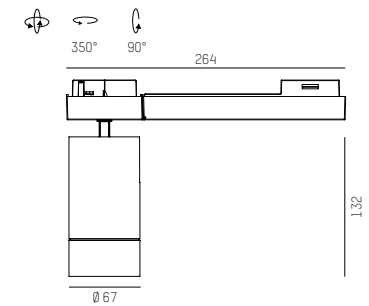

MOVA S L DARK VOLARE

LOXONE Ready

220-240V AC - Binning SDCM 3

POWER / CODE	REFL.	W2	W3	W4	CHF SWITCHABLE	CHF ZIGBEE	CHF LOXONE
SYS 8W							
495-26CXb62WWXXY	17°	200lm	230lm	250lm	283,-	369,-	412,-
495-26CXb63WWXXY	24°	210lm	230lm	260lm	255,-	363,-	406,-
495-26CXb64WWXXY	40°	180lm	210lm	230lm	255,-	363,-	406,-
SYS 16W							
495-26CXc62WWXXY	17°	370lm	420lm	460lm	283,-	369,-	412,-
495-26CXc63WWXXY	24°	390lm	440lm	480lm	255,-	363,-	406,-
495-26CXc64WWXXY	40°	340lm	390lm	420lm	255,-	363,-	406,-

Lumeninfo ohne Glas
Lumeninfo without glass

Preis inkl. Glas: + 3 CHF
Price incl. glass: + 3 CHF

Zubehör, Sensor, Farbkombinationen und Sonderlichtfarben abrufbar über unseren MOVA Konfigurator auf www.moltoluce.com
Accessories, sensor, colour combinations and special light colours available via our MOVA configurator on www.moltoluce.com

ARTIKELNUMMER ERGÄNZEN / COMPLETE CODE

C = COVER	WW = LICHTFARBE/LIGHT COLOUR	X.....XX = FARBE/COLOUR	Y = DIMMBAR/DIMMABLE
without glass = 0 with glass = 1	W2 LED 2700K = 43 PREMIUM CRI >90 W3 LED 3000K = 49 PREMIUM CRI >90 W4 LED 4000K = 24 CRI >90	SM silver matt = 4.....44 W white = 5.....55 S black = 6.....66	Ⓢ switchable = 0 Ⓛ LOXONE AIR dimm = r Ⓩ Zigbee dimm = z