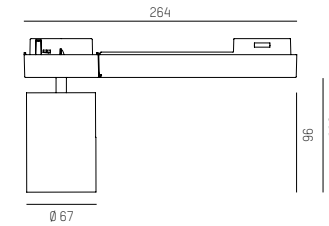

MOVA S DARK VOLARE

LOXONE Ready

220-240V AC · Binning SDCM 3

POWER / CODE	REFL.	W2	W3	W4	CHF SWITCHABLE	CHF ZIGBEE	CHF LOXONE
SYS 8W							
495-22CXb62WWXXY	17°	390lm	440lm	480lm	244,-	352,-	395,-
495-22CXb63WWXXY	24°	440lm	490lm	540lm	237,-	345,-	388,-
495-22CXb64WWXXY	40°	500lm	570lm	620lm	237,-	345,-	388,-
SYS 16W							
495-22CXc62WWXXY	17°	730lm	820lm	900lm	244,-	352,-	395,-
495-22CXc63WWXXY	24°	830lm	930lm	1020lm	237,-	345,-	388,-
495-22CXc64WWXXY	40°	950lm	1070lm	1170lm	237,-	345,-	388,-

Lumeninfo ohne Glas
Lumeninfo without glass

Preis inkl. Glas: + 3 CHF
Price incl. glass: + 3 CHF

Zubehör, Sensor, Farbkombinationen und Sonderlichtfarben abrufbar über unseren MOVA Konfigurator auf www.moltoluce.com
Accessories, sensor, colour combinations and special light colours available via our MOVA configurator on www.moltoluce.com

ARTIKELNUMMER ERGÄNZEN / COMPLETE CODE

C = COVER	WW = LICHTFARBE/LIGHT COLOUR	X.....XX = FARBE/COLOUR	Y = DIMMBAR/DIMMABLE
without glass = 0 with glass = 1	W2 LED 2700K = 43 PREMIUM CRI >90 W3 LED 3000K = 49 PREMIUM CRI >90 W4 LED 4000K = 24 CRI >90	SM silver matt = 4.....44 W white = 5.....55 S black = 6.....66	Ⓢ switchable = 0 Ⓛ LOXONE AIR dimm = r Ⓩ Zigbee dimm = z