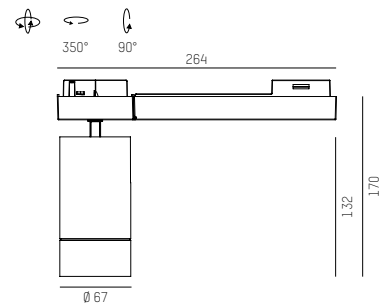

MOVA S L BASIC VOLARE

LOXONE Ready

220-240V AC - Binning SDCM 3

POWER / CODE	REFL.	W2	W3	W4	CHF SWITCHABLE	CHF ZIGBEE	CHF LOXONE
SYS 8W							
495-26CXb12WWXXY	17°	360lm	400lm	430lm	245,-	353,-	396,-
495-26CXb13WWXXY	24°	360lm	400lm	430lm	245,-	353,-	396,-
495-26CXb14WWXXY	40°	360lm	400lm	430lm	245,-	353,-	396,-
SYS 16W							
495-26CXc12WWXXY	17°	670lm	750lm	820lm	245,-	353,-	396,-
495-26CXc13WWXXY	24°	670lm	750lm	820lm	245,-	353,-	396,-
495-26CXc14WWXXY	40°	670lm	750lm	820lm	245,-	353,-	396,-

Lumeninfo ohne Glas
Lumeninfo without glass

Preis inkl. Glas: + 3 CHF
Price incl. glass: + 3 CHF

Zubehör, Sensor, Farbkombinationen und Sonderlichtfarben abrufbar über unseren MOVA Konfigurator auf www.moltoluce.com
Accessories, sensor, colour combinations and special light colours available via our MOVA configurator on www.moltoluce.com

ARTIKELNUMMER ERGÄNZEN / COMPLETE CODE

C = COVER	WW = LICHTFARBE/LIGHT COLOUR	X.....XX = FARBE/COLOUR	Y = DIMMBAR/DIMMABLE
without glass = 0 with glass = 1	W2 LED 2700K = 43 PREMIUM CRI >90 W3 LED 3000K = 49 PREMIUM CRI >90 W4 LED 4000K = 24 CRI >90	SM silver matt = 4.....44 W white = 5.....55 S black = 6.....66	Ⓢ switchable = 0 Ⓛ LOXONE AIR dimm = r Ⓩ Zigbee dimm = z