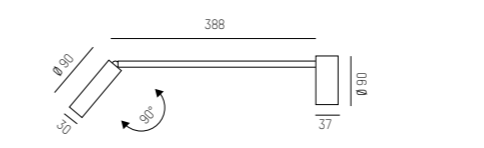

Spot with wall bracket in aluminium Black, white or silver powder-coated surface Head 350° swivelling and 90° tilting Flush satined PMMA diffuser Glare ring in 2 versions, please order separately

Faretto con supporto a parete in alluminio Verniciato a polveri in bianco, nero o grigio Testa lampada girevole a 350° ed inclinabile a 90° Diffusore PMMA satinato a filo Anello anti-abbagliamento in 2 versioni

W3 = LED 3000K
W4 = LED 4000K
A++ - A
IP54

LEVI AC SHORT
SYS 10W - 230V - CRI >80 - Binning SDCM 3

611-210194 W3 107° 600lm
611-210195 W3 107° 600lm
611-210196 S W3 107° 600lm

611-210144 W3 107° 600lm
611-210145 W3 107° 600lm
611-210146 S W3 107° 600lm

ENTBLENDUNGSRING / NO GLARE DIFFUSER
gerade, mit Bajonettverschluss straight, with bayonet cap

21-42014
21-42015
21-42016