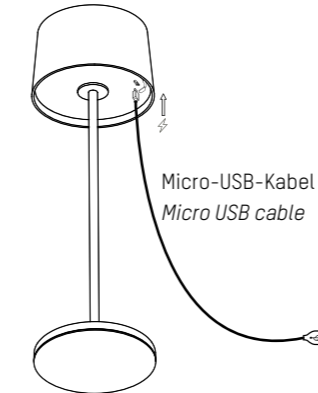

FARBE

- blau / blue
- schwarz / black
- weiß / white
- gelb / yellow
- grün / green
- anthrazit / anthracite

exkl. MwSt. € 108,00