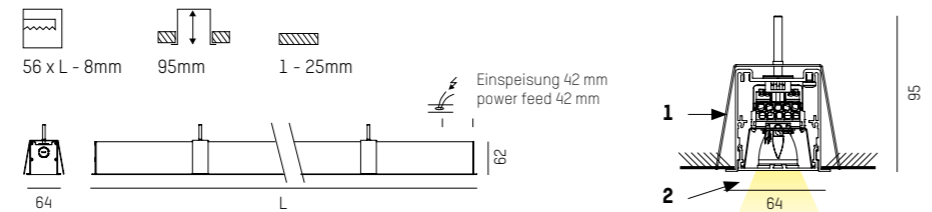

DEMONTAGEWERKZEUG / DEMOUNTING TOOL

Für Lichteinsatz / for light insert

715-0771004000000

ARTIKELNUMMER ERGÄNZEN / COMPLETE CODE				
R = REFLEKTOR / REFLECTOR	WW = LICHTFARBE / LIGHT COLOUR	X = 1 FARBE / COLOUR	X = 2 FARBE / COLOUR	Y = DIMMBAR / DIMMABLE
☐ 24° chrome = 2	W2 LED 2700K = 43 PREMIUM CRI>90	☐ grey = 4	☐ grey = 4	☉ switchable = 0
☐ 38° chrome = 4	W3 LED 3000K = 49 PREMIUM CRI>90	☐ white = 5	☐ white = 5	☉ DALI dimm. = d
☐ 24° dark chrome = 5	W4 LED 4000K = 24 CRI>90	☐ black = 6	☐ black = 6	
☐ 38° dark chrome = 7