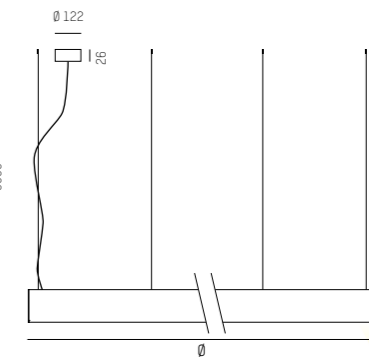

Creative Colours on request

central version (- max Ø1480mm)

decentral version (all sizes)

Suspensions:
Ø 765mm: 3 x
Ø 1125mm: 3 x
Ø 1480mm: 4 x
Ø 1840mm: 8 x
Ø 2900mm: 8 x

IP20

ARTIKELNUMMER ERGÄNZEN / COMPLETE CODE			
C = BALDACHIN / CANOPY	WW = LICHTFARBE / LIGHT COLOUR	XX = FARBE / COLOUR	Y = DIMMBAR / DIMMABLE
decentral = 1	W2 LED 2700K = 13 CRI>80	G grey = 04	S switchable = 0
	W3 LED 3000K = 19 CRI>80	W white = 05	D DALI dimm. = d
central = 2 (- max Ø1480mm)	W4 LED 4000K = 14 CRI>80	S black = 06	