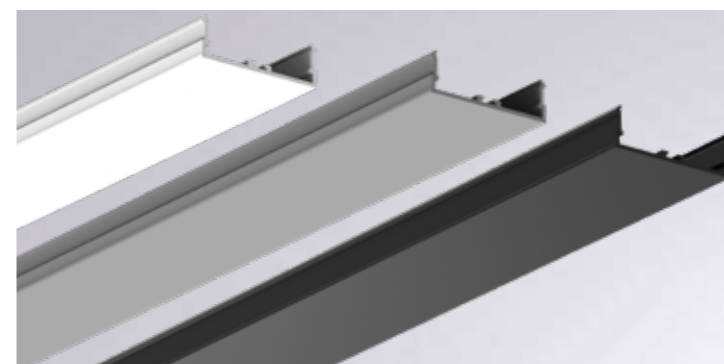

MIKROPRISMA ABDECKUNG | MICROPRISMATIC COVER

715-07740y2000000 2250mm
715-07740z2000000 4500mm

ALUMINIUM ABDECKUNG | ALUMINIUM COVER

715-07740y3000XX0 2250mm
715-07740z3000XX0 4500mm

OPALFOLIE | OPAL FOIL