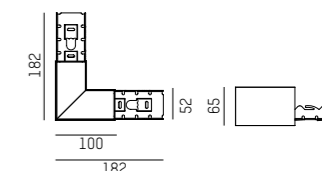

EINBAU L-VERBINDER | RECESSED L-CONNECTOR

ausenliegend / outside

715-0373000000XX0