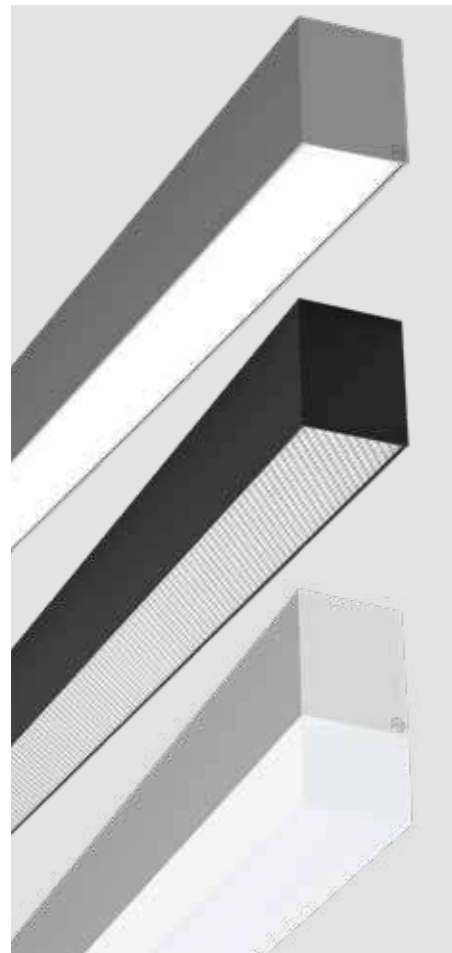

LOG 50 SD

LOG 50 SD 220-240V AC 50/60Hz **OPAL OR MICROPRISMATIC DIFFUSER**

MID OUTPUT VERSION

SYS 10W	L: 846mm	lm	W2	W3	W4	SYS 14W	L: 1126mm	lm	W2	W3	W4
716-010111COWWXXY		1250	1290	1290		716-010112COWWXXY		1680	1720	1720	
		1190	1220	1220				1600	1640	1640	
		780	800	860				1040	1070	1140	

SYS 17W	L: 1407mm	lm	W2	W3	W4	SYS 20W	L: 1687mm	lm	W2	W3	W4
716-010113COWWXXY		2100	2160	2160		716-010114COWWXXY		2510	2570	2570	
		2000	2050	2050				2390	2450	2450	
		1300	1340	1430				1560	1600	1720	

SYS 28W	L: 2248mm	lm	W2	W3	W4	SYS 30W	L: 2529mm	lm	W2	W3	W4
716-010115COWWXXY		3360	3440	3440		716-010117COWWXXY		3760	3860	3860	
		3200	3280	3280				3580	3670	3670	

SYS 34W	L: 2809mm	lm	W2	W3	W4	SYS 42W	L: 3371mm	lm	W2	W3	W4
716-010116COWWXXY		4200	4310	4310		716-010118COWWXXY		5040	5170	5170	
		3990	4100	4100				4800	4910	4910	

SYS 51W	L: 4212mm	lm	W2	W3	W4
716-010119COWWXXY		6300	6470	6470	
		5990	6150	6150	

LED Aufbauleuchte aus Aluminiumprofil · Oberfläche pulverbeschichtet · Opale oder mikroprismatische Abdeckung · Schaltbar oder DALI dimmbar

LED surface luminaire from aluminium profile · surface powder-coated · opal or microprismatic cover · switchable or DALI dimmable

Lampada LED a plafone con profilo in alluminio · Superficie verniciata a polvere · Diffusore opale o microprismatico · On/off o dimmerabile DALI

Plafonnier LED en profilé d'aluminium · Surface thermolaquée · Diffuseur opale ou microprismatique · On/off ou dimmable DALI

Microprismatic versions: UGR<19

Creative Colours on request

IP20