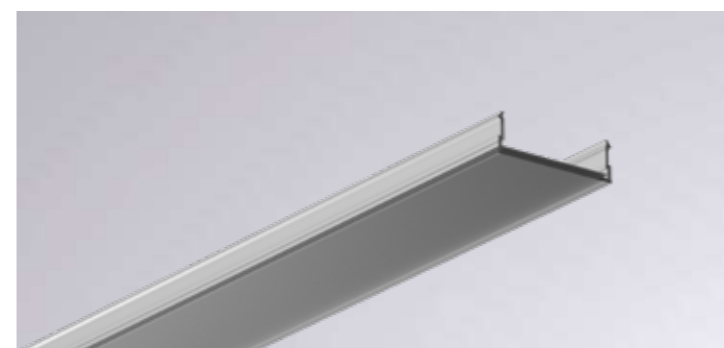

MIKROPRISMA ABDECKUNG | MICROPRISMATIC COVER

715-07740y2000000 2250mm
715-07740z2000000 4500mm

ALUMINIUM ABDECKUNG | ALUMINIUM COVER

715-07740y3000XX0 2250mm
715-07740z3000XX0 4500mm

OPALFOLIE | OPAL FOIL