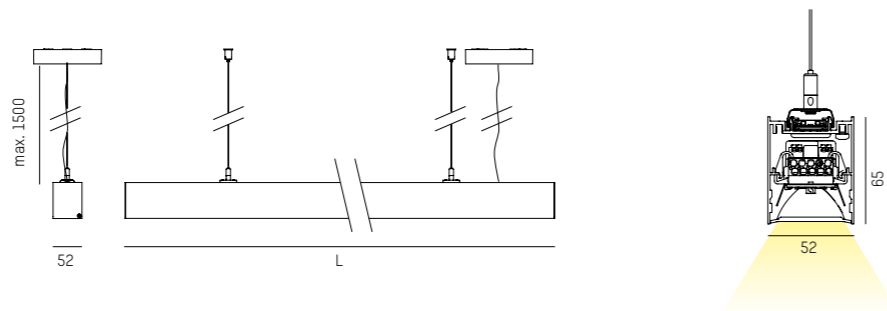

IP20

ARTIKELNUMMER ERGÄNZEN / COMPLETE CODE

R = GRID	WW = LIGHT COLOUR	XX = COLOUR	Y = DIMMABLE
☐ 66° chrome = 4 UGR<16	W2 LED 2700K = 13 CRI>80	6 grey = 40	Ⓢ switchable = 0
● 66° dark chrome = 7 UGR<16	W3 LED 3000K = 19 CRI>80	W white = 50	Ⓣ DALI dimm. = d
	W4 LED 4000K = 14 CRI>80	S black = 60	

LOG 50 OFFICE PD