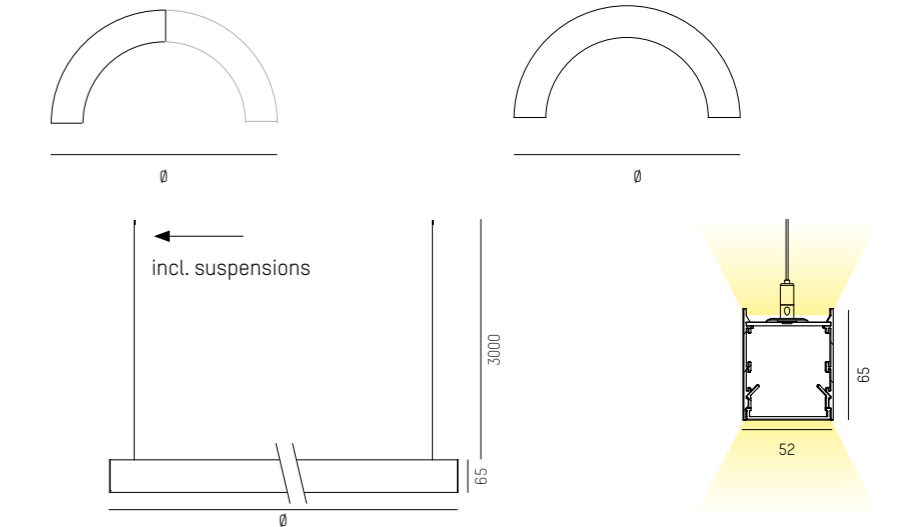

Creative Colours on request

IP20

END PIECE LOG 50 RING

722-068700000004000	G
722-068700000005000	W
722-068700000006000	S

ARTIKELNUMMER ERGÄNZEN / COMPLETE CODE		
WW = LICHTFARBE / LIGHT COLOUR	XX = FARBE / COLOUR	Y = DIMMBAR / DIMMABLE
W2 LED 2700K = 13 CRI>80	G grey = 04	S switchable = 0
W3 LED 3000K = 19 CRI>80	W white = 05	D DALI dimm. = d
W4 LED 4000K = 14 CRI>80	S black = 06