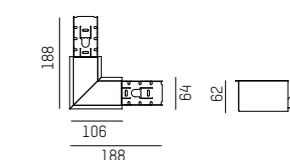

ARTIKELNUMMER ERGÄNZEN / COMPLETE CODE

XX = FARBE / COLOUR
g grey = 40
w white = 50
s black = 60