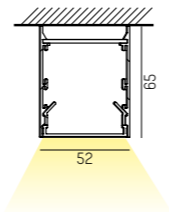

Creative Colours on request

IP20

ARTIKELNUMMER ERGÄNZEN / COMPLETE CODE		
WW = LICHTFARBE / LIGHT COLOUR	XX = FARBE / COLOUR	Y = DIMMBAR / DIMMABLE
☐ W2 LED 2700K = 13 CRI>80	☐ G grey = 04	☐ S switchable = 0
☐ W3 LED 3000K = 19 CRI>80	☐ W white = 05	☐ D DALI dimm. = d
☐ W4 LED 4000K = 14 CRI>80	☐ S black = 06