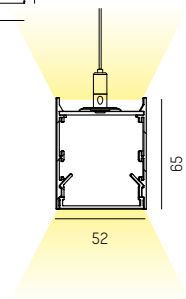

Creative Colours on request

central version (- max Ø1480mm)

decentral version (all sizes)

Suspensions:
Ø 765mm: 3 x
Ø 1125mm: 3 x
Ø 1480mm: 4 x
Ø 1840mm: 8 x
Ø 2900mm: 8 x

IP20

ARTIKELNUMMER ERGÄNZEN / COMPLETE CODE			
C = BALDACHIN / CANOPY	WW = LICHTFARBE / LIGHT COLOUR	XX = FARBE / COLOUR	Y = DIMMBAR / DIMMABLE
decentral = 1	W2 LED 2700K = 13 CRI>80	G grey = 04	S switchable = 0
	W3 LED 3000K = 19 CRI>80	W white = 05	D DALI dimm. = d
central = 2 (- max Ø1480mm)	W4 LED 4000K = 14 CRI>80	S black = 06	