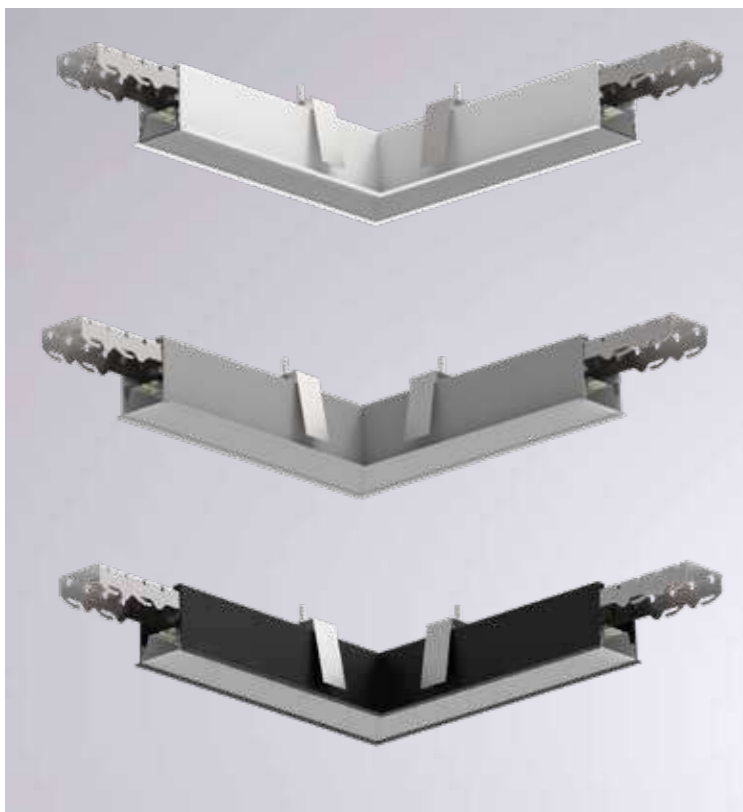

L-VERBINDER EINBAU / L-CONNECTOR RECESSED

220-240V AC 50/60Hz

MID OUTPUT VERSION

SYS 7W

715-031710C0WWXXY

lm	W2	W3	W4
840	860	860	860
800	820	820	820

HIGH OUTPUT VERSION

SYS 13W

715-031730C0WWXXY

lm	W2	W3	W4
1660	1710	1710	1710
1580	1620	1620	1620

ARTIKELNUMMER ERGÄNZEN / COMPLETE CODE

C = ABDECKUNG / COVER	WW = LICHTFARBE / LIGHT COLOUR	XX = FARBE / COLOUR	Y = DIMMBAR / DIMMABLE
opal = 1	W2 LED 2700K = 13 CRI>80	g grey = 40	Ⓢ switchable = 0
microprismatic foil = 2	W3 LED 3000K = 19 CRI>80	w white = 50	Ⓣ DALI dimm. = d
	W4 LED 4000K = 14 CRI>80	s black = 60