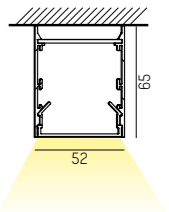

Creative Colours on request

IP20

ARTIKELNUMMER ERGÄNZEN / COMPLETE CODE		
WW = LICHTFARBE / LIGHT COLOUR	XX = FARBE / COLOUR	Y = DIMMBAR / DIMMABLE
☐ W2 LED 2700K = 13 CRI>80	☐ G grey = 04	☐ S switchable = 0
☐ W3 LED 3000K = 19 CRI>80	☐ W white = 05	☐ D DALI dimm. = d
☐ W4 LED 4000K = 14 CRI>80	☐ S black = 06