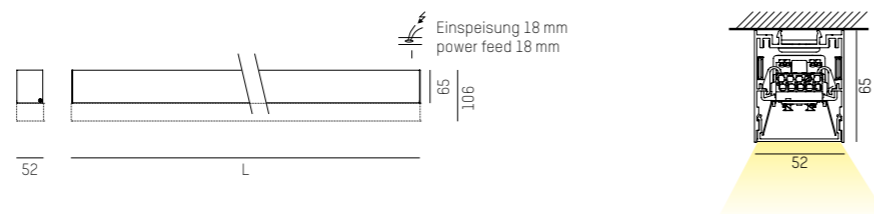

ARTIKELNUMMER ERGÄNZEN / COMPLETE CODE			
C = ABDECKUNG / COVER	WW = LICHTFARBE / LIGHT COLOUR	XX = FARBE / COLOUR	Y = DIMMBAR / DIMMABLE
opal = 1	W2 LED 2700K = 13 CRI>80	G grey = 40	S switchable = 0
microprismatic foil = 2	W3 LED 3000K = 19 CRI>80	W white = 50	D DALI dimm. = d
cubic cover = 3	W4	S	

LOG 50 COVER SD