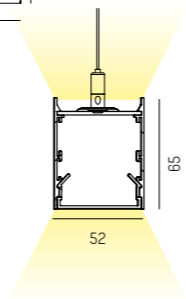

Creative Colours on request

central version (- max Ø1480mm)

decentral version (all sizes)

Suspensions:
Ø 765mm: 3 x
Ø 1125mm: 3 x
Ø 1480mm: 4 x
Ø 1840mm: 8 x
Ø 2900mm: 8 x

IP20

ARTIKELNUMMER ERGÄNZEN / COMPLETE CODE			
C = BALDACHIN / CANOPY	WW = LICHTFARBE / LIGHT COLOUR	XX = FARBE / COLOUR	Y = DIMMBAR / DIMMABLE
decentral = 1	W2 LED 2700K = 13 CRI>80	G grey = 04	S switchable = 0
	W3 LED 3000K = 19 CRI>80	W white = 05	D DALI dimm. = d
central = 2 (- max Ø1480mm)	W4 LED 4000K = 14 CRI>80	S black = 06	