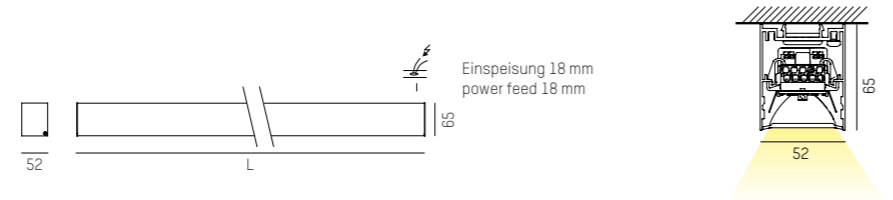

LOG 50 OFFICE SD GRID INSERT
220-240V AC 50/60Hz

MID OUTPUT VERSION

SYS 16W	L: 846mm	lm	W2	W3	W4	SYS 20W	L: 1126mm	lm	W2	W3	W4
716-0104110RWWXXY		2070	2140	2280		716-0104120RWWXXY		2710	2800	2950	
		1850	1910	2040				2420	2510	2630	

SYS 25W	L: 1407mm	lm	W2	W3	W4	SYS 32W	L: 1687mm	lm	W2	W3	W4
716-0104130RWWXXY		3430	3620	3840		716-0104140RWWXXY		4140	4280	4560	
		3070	3240	3430				3700	3820	4080	

SYS 40W	L: 2248mm	lm	W2	W3	W4	SYS 48W	L: 2529mm	lm	W2	W3	W4
716-0104150RWWXXY		5420	5600	5900		716-0104170RWWXXY		6210	6420	6840	
		4840	5020	5260				5550	5730	6120	

SYS 50W	L: 2809mm	lm	W2	W3	W4	SYS 60W	L: 3371mm	lm	W2	W3	W4
716-0104160RWWXXY		6860	7240	7680		716-0104180RWWXXY		8130	8400	8850	
		6140	6480	6860				7260	7530	7890	

SYS 75W	L: 4212mm	lm	W2	W3	W4
716-0104190RWWXXY		10290	10860	11520	
		9210	9720	10290	

LED Aufbauleuchte aus Aluminiumprofil · Oberfläche pulverbeschichtet · mit facettiertem Aluminium-Raster · Schaltbar oder DALI dimmbar

LED surface luminaire from aluminium profile · surface powder-coated · with faceted aluminium grid · switchable or DALI dimmable

Lampada LED a plafone con profilo in alluminio · superficie verniciata a polveri · con griglia in alluminio sfaccettato · on/off o dimmerabile DALI

Luminaire LED en saillie en profilé d'aluminium · revêtement par poudre · avec grille à facettes en aluminium · on/off ou DALI

UGR<16

Creative Colours on request

IP20

ARTIKELNUMMER ERGÄNZEN / COMPLETE CODE			
R = GRID	WW = LIGHT COLOUR	XX = COLOUR	Y = DIMMABLE
☐ 66° chrome = 4 UGR<16	W2 LED 2700K = 13 CRI>80	G grey = 40	Ⓢ switchable = 0
● 66° dark chrome = 7 UGR<16	W3 LED 3000K = 19 CRI>80	W white = 50	Ⓣ DALI dimm. = d
	W4 LED 4000K = 14 CRI>80	S black = 60