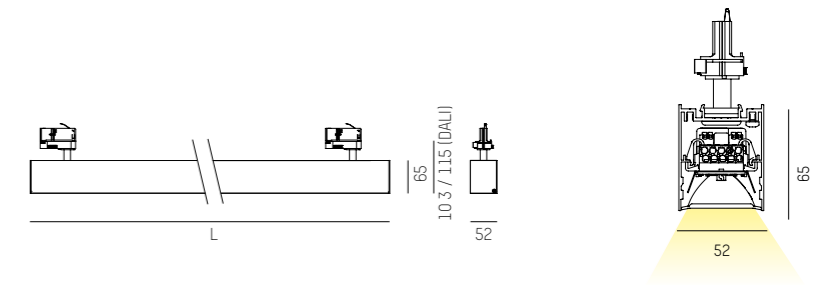

IP20

ARTIKELNUMMER ERGÄNZEN / COMPLETE CODE			
R = GRID	WW = LIGHT COLOUR	XX = COLOUR	Y = DIMMABLE
☐ 66° chrome = 4 UGR<16	W2 LED 2700K = 13 CRI>80	G grey = 40	Ⓢ switchable = 0
◼ 66° dark chrome = 7 UGR<16	W3 LED 3000K = 19 CRI>80	W white = 50	Ⓣ DALI dimm. = d
	W4 LED 4000K = 14 CRI>80	S black = 60