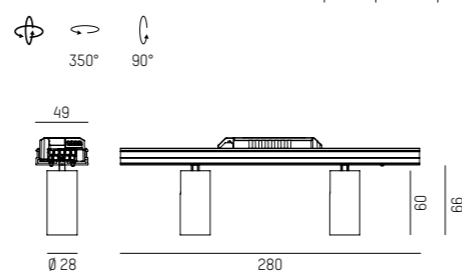

ARTIKELNUMMER ERGÄNZEN / COMPLETE CODE

R = REFLEKTOR / REFLECTOR	WW = LICHTFARBE / LIGHT COLOUR	XX = FARBE / COLOUR	Y = DIMMBAR / DIMMABLE
24° chrome = 2	W2 LED 2700K = 43 PREMIUM CRI>90	G grey = 04	S switchable = 0
38° chrome = 4	W3 LED 3000K = 49 PREMIUM CRI>90	W white = 05	D DALI dimm. = d
24° dark chrome = 5	W4 LED 4000K = 24 CRI>90	S black = 06	
38° dark chrome = 7