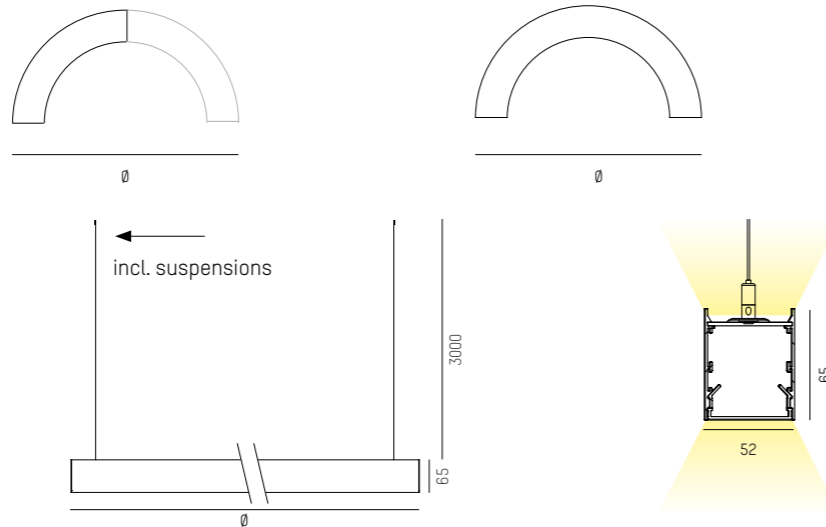

Creative Colours on request

IP20

END PIECE LOG 50 RING

722-068700000004000	G
722-068700000005000	W
722-068700000006000	S

ARTIKELNUMMER ERGÄNZEN / COMPLETE CODE		
WW = LICHTFARBE / LIGHT COLOUR	XX = FARBE / COLOUR	Y = DIMMBAR / DIMMABLE
W2 LED 2700K = 13 CRI>80	G grey = 04	S switchable = 0
W3 LED 3000K = 19 CRI>80	W white = 05	D DALI dimm. = d
W4 LED 4000K = 14 CRI>80	S black = 06