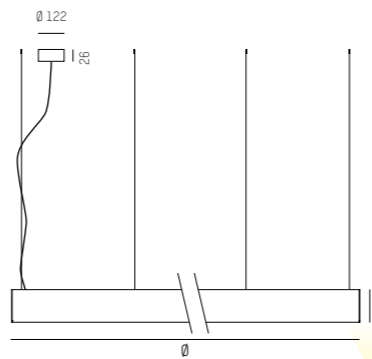

Creative Colours on request

central version (- max Ø1480mm)

decentral version (all sizes)

Suspensions:
Ø 765mm: 3 x
Ø 1125mm: 3 x
Ø 1480mm: 4 x
Ø 1840mm: 8 x
Ø 2900mm: 8 x

IP20

ARTIKELNUMMER ERGÄNZEN / COMPLETE CODE			
C = BALDACHIN / CANOPY	WW = LICHTFARBE / LIGHT COLOUR	XX = FARBE / COLOUR	Y = DIMMBAR / DIMMABLE
decentral = 1	W2 LED 2700K = 13 CRI>80	G grey = 04	S switchable = 0
	W3 LED 3000K = 19 CRI>80	W white = 05	D DALI dimm. = d
central = 2 (- max Ø1480mm)	W4 LED 4000K = 14 CRI>80	S black = 06	