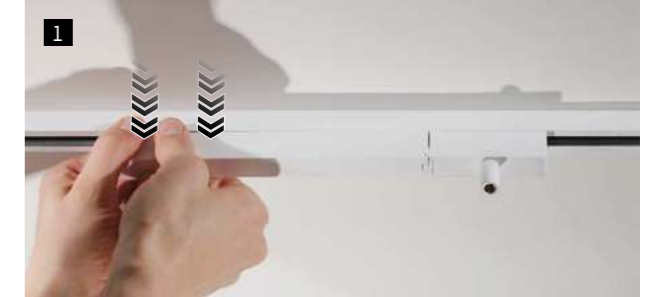

Ausbau | Removal

MONTAGEVIDEO
MOUNTING VIDEO