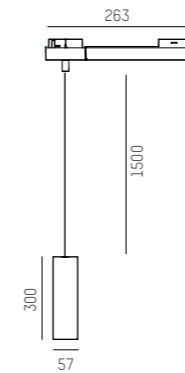

### DIVO SHORT VOLARE

CODE	SYS W	LUMEN
192-209020002WXXY	12	680