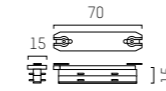

ISOLIERVERBINDER INSULATING JUNCTION	LÄNGE LENGHT	FARBE COLOUR
652-0030200001	70mm	
652-0030200006	70mm