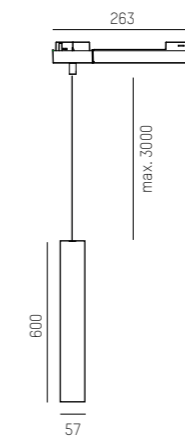

DIVO LONG VOLARE

CODE	SYS W	LUMEN
192-209030002WXXY	12	720

KABELHALTER / CABLE HOLDER

CODE

305-0001

SHORT

LONG

COMPLETE CODE

W = LIGHT COLOUR	X = COLOUR LUMINAIRE	X = COLOUR ADAPTER	Y = DIMMABLE
W2 LED 2700K = 3 CRI>90 W3 LED 3000K = 9 CRI>90	W white = 5 S black = 6	G grey = 4 W white = 5 S black = 6	S switchable = 0 L LOXONE AIR dim = r B SMART BLUETOOTH dim = b C CASAMBI dim = c