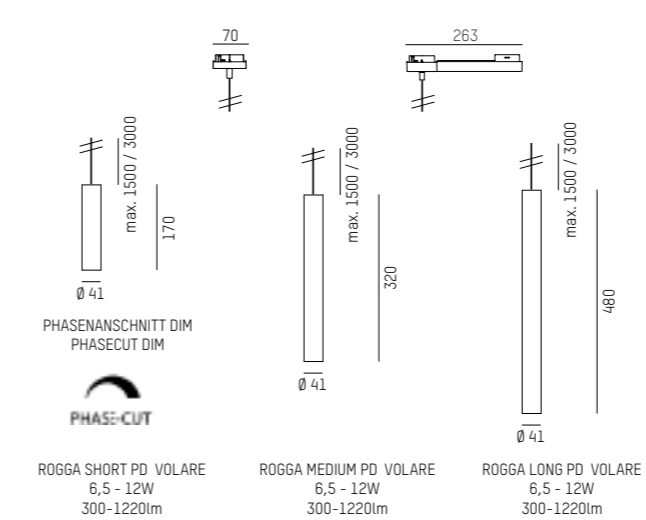

ROGGA PD

ROGGA PD VOLARE

220-240V AC 50/60Hz Design: INHOUSE

IP20

LED Pendelleuchte aus Aluminium · Oberfläche pulverbeschichtet · LED Konverter im Rohr integriert (AC Version) · Online konfigurierbar
LED pendant in aluminium · surface powder-coated · LED converter integrated in the tube (AC version) · can be configured online
Sospensione LED in alluminio · verniciatura a polveri · alimentatore LED integrato nell' tubo (AC versione) · configurabile online
Suspensdue Projecteur LED en aluminium · vernissage à poudres · alimentation LED intégrée dans l'tube (AC version) · configurable en ligne

Optik / optics

Zubehör / accessories