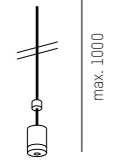

COMPLETE CODE		
white = 5	black = 6	alu anodized = 8

JUNCTION

LINEARVERBINDER LINEAR JUNCTION	LÄNGE LENGHT	FARBE COLOUR
652-0030100001	70mm	
652-0030100006	70mm